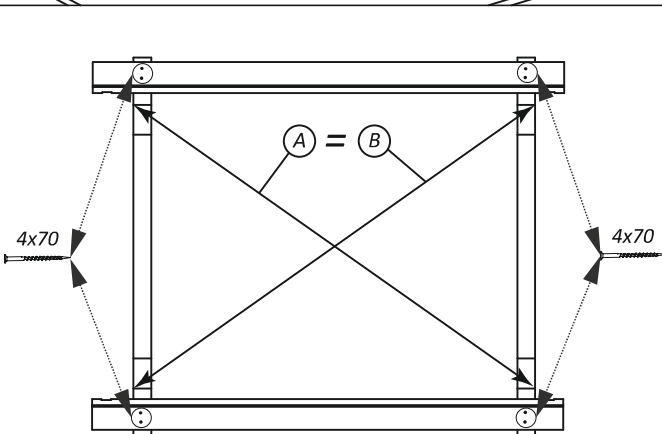

Required tools for sauna installation.