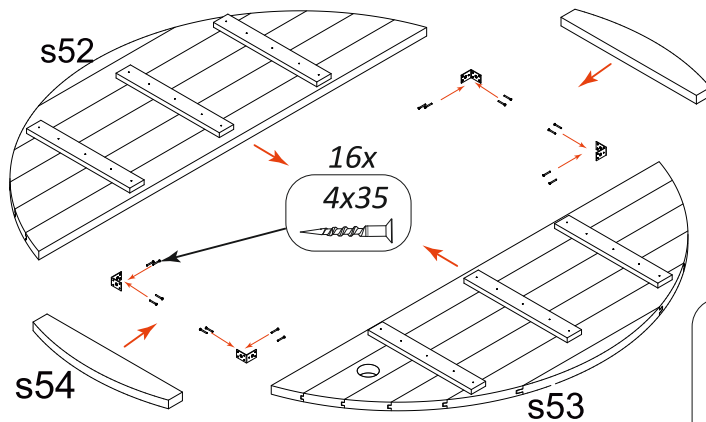

Required tools for sauna installation.