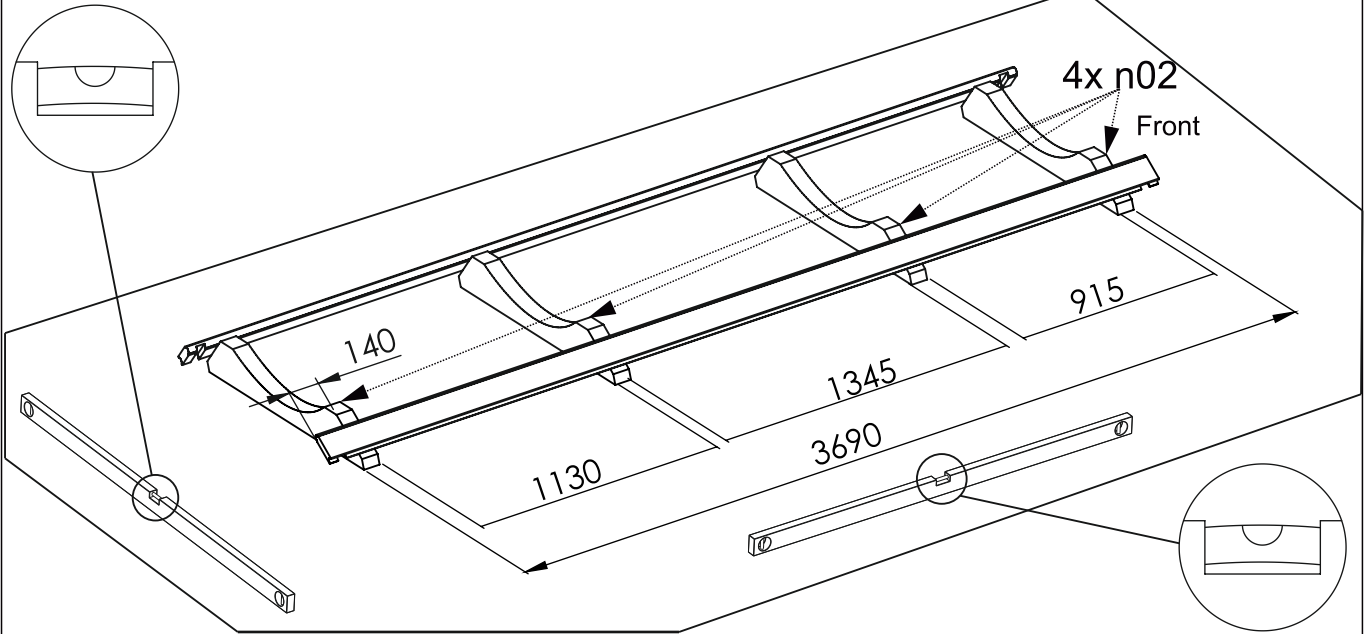

Required tools for sauna installation.