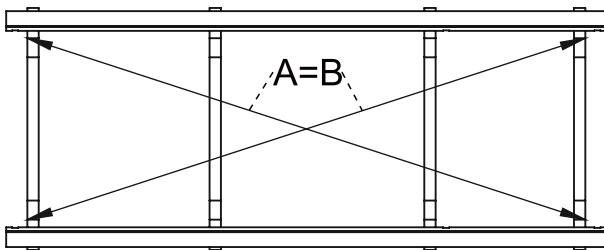

Required tools for sauna installation.