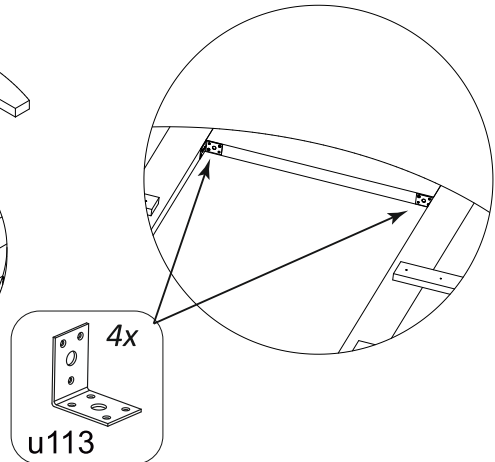

Required tools for sauna installation.