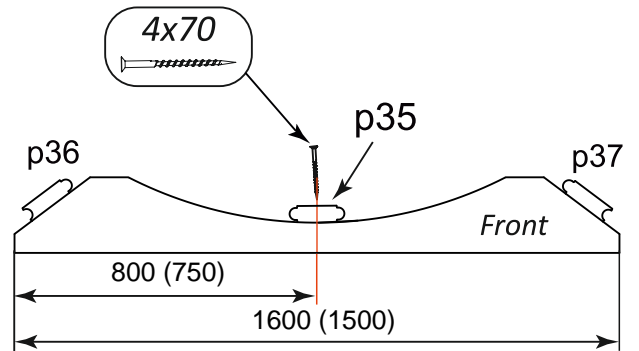

Required tools for sauna installation.