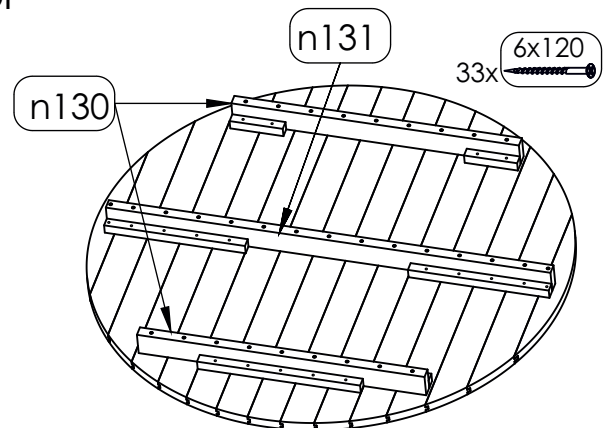

Required tools for sauna installation.

NB!

TOP

Floor

2x30 (with a big cap)

ka108

Nr.	Stock size	Qty.	Preview	Nr.	Stock size	Qty.	Preview
ka108	Roll	17.5M		p05	41x145x1995	41	
	400x280x150	1		p132	41x145x120	12	
	Assembly manual	1		p133	41x26x1755	1	
67	L6280	2		p134	41x47x1755	1	
s66	400x75x22			s136	1823x644	2	
p05-02	41x145x1995	1		s63	1823x644	2	
				s62	1944x675	2	
				n130	40x100x1840	1	
				n131	40x100x1190	2	
				k137	1143x136x40	8	
				k138	1061x819	8	

Nr.	Stock size	Qty.	Preview	Nr.	Stock size	Qty.	Preview
	5x90	8			Set		
	6x120	33		k140	68x20x847	8	
	†15, †20, †25	1+1+1		d141	690x150	2	
	1.5x30	22		d149	40x20x690	1	
	2x30	240		si142	1703x531	2	
d104	1715x690x70	1		si143	70x40x600	4	
d150	25x15x1755	4		k146	294x294	1	
	4x35	90		k147	44x40x100	8	
	4x70	77		v144	Ventilation set	2	
				k109	1000x317	28	