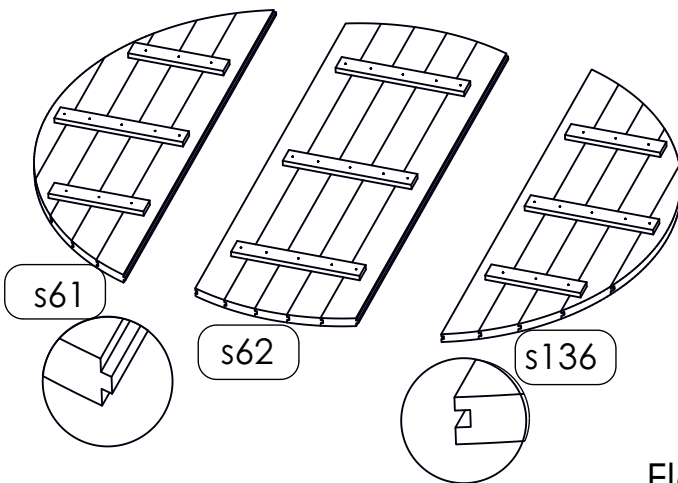

Required tools for sauna installation.

NB!

TOP

Floor

2x30 (with a big cap)

ka108

Nr.	Stock size	Qty.	Preview	Nr.	Stock size	Qty.	Preview
ka108	Roll	17.5M		p05	41x145x1995	41	
	400x280x150	1		p132	41x145x120	12	
	Assembly manual	1		p133	41x26x1755	1	
67	L6280	2		p134	41x47x1755	1	
s66	400x75x22			s136	1823x644	2	
p05-02	41x145x1995	1		s63	1823x644	2	
				s62	1944x675	2	
				n130	40x100x1840	1	
				n131	40x100x1190	2	
				k137	1143x136x40	8	
				k138	1061x819	8	

Nr.	Stock size	Qty.	Preview	Nr.	Stock size	Qty.	Preview
	5x90	8			Set		
	6x120	33		k140	68x20x847	8	
	†15, †20, †25	1+1+1		d141	690x150	2	
	1.5x30	22		d149	40x20x690	1	
	2x30	240		si142	1703x531	2	
d104	1715x690x70	1		si143	70x40x600	4	
d150	25x15x1755	4		k146	294x294	1	
	4x35	90		k147	44x40x100	8	
	4x70	77		v144	Ventilation set	2	
				k109	1000x317	28	