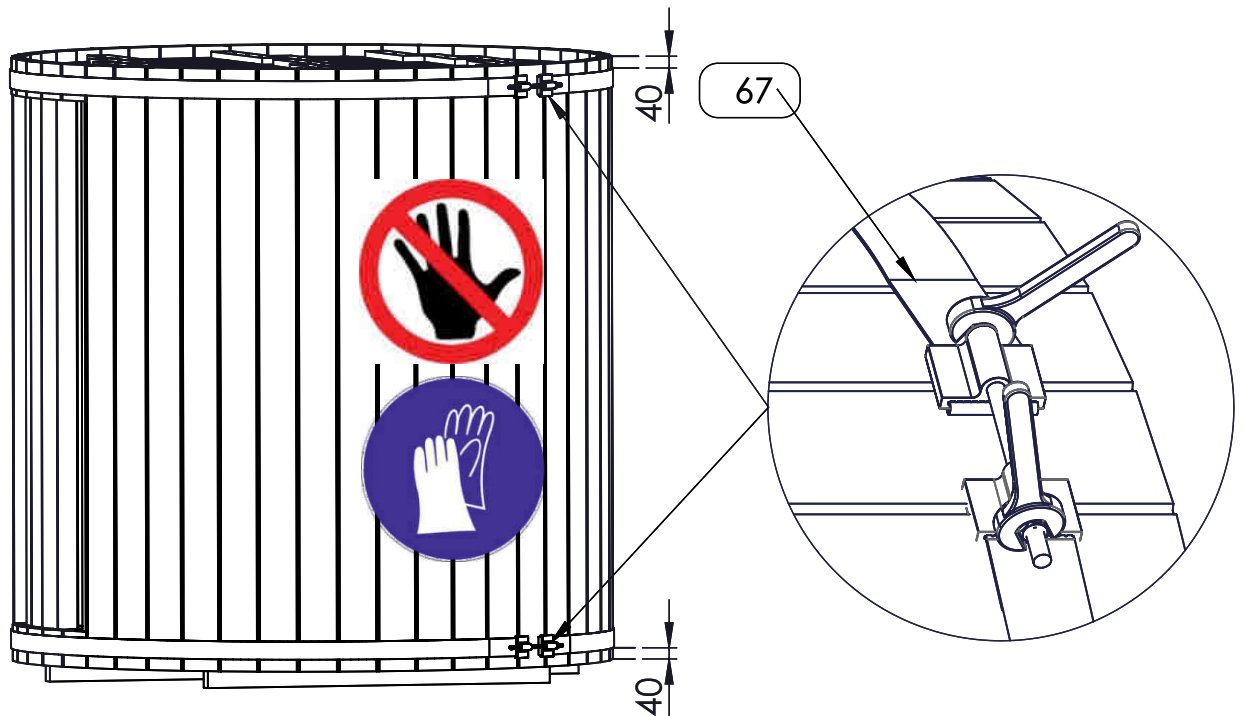

Required tools for sauna installation.

NB!

TOP

Floor

2x30 (with a big cap)

ka108

Nr.	Stock size	Qty.	Preview	Nr.	Stock size	Qty.	Preview
ka108	Roll	17.5M		p05	41x145x1995	41	
	400x280x150	1		p132	41x145x120	12	
	Assembly manual	1		p133	41x26x1755	1	
67	L6280	2		p134	41x47x1755	1	
s66	400x75x22			s136	1823x644	2	
p05-02	41x145x1995	1		s63	1823x644	2	
				s62	1944x675	2	
				n130	40x100x1840	1	
				n131	40x100x1190	2	
				k137	1143x136x40	8	
				k138	1061x819	8	

Nr.	Stock size	Qty.	Preview	Nr.	Stock size	Qty.	Preview
	5x90	8			Set		
	6x120	33		k140	68x20x847	8	
	†15, †20, †25	1+1+1		d141	690x150	2	
	1.5x30	22		d149	40x20x690	1	
	2x30	240		si142	1703x531	2	
d104	1715x690x70	1		si143	70x40x600	4	
d150	25x15x1755	4		k146	294x294	1	
	4x35	90		k147	44x40x100	8	
	4x70	77		v144	Ventilation set	2	
				k109	1000x317	28	