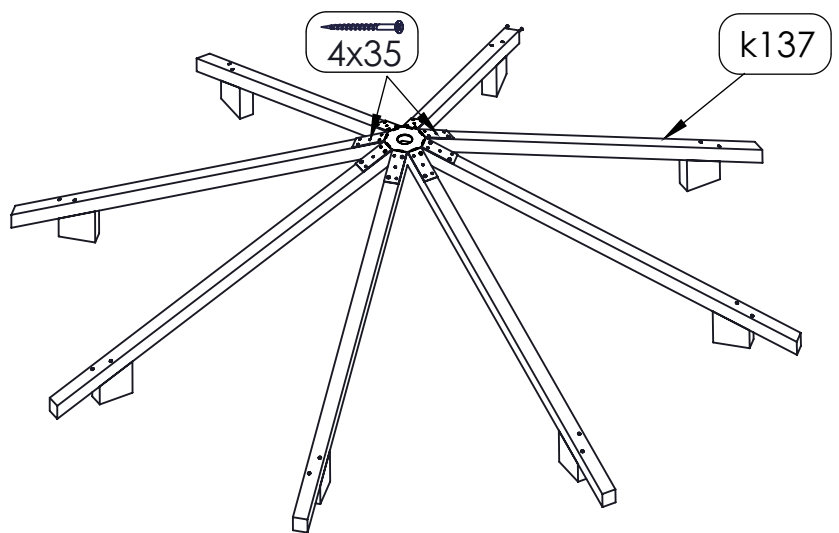

Required tools for sauna installation.

NB!

TOP

Floor

2x30 (with a big cap)

ka108

Nr.	Stock size	Qty.	Preview	Nr.	Stock size	Qty.	Preview
ka108	Roll	17.5M		p05	41x145x1995	41	
	400x280x150	1		p132	41x145x120	12	
	Assembly manual	1		p133	41x26x1755	1	
67	L6280	2		p134	41x47x1755	1	
s66	400x75x22			s136	1823x644	2	
p05-02	41x145x1995	1		s63	1823x644	2	
				s62	1944x675	2	
				n130	40x100x1840	1	
				n131	40x100x1190	2	
				k137	1143x136x40	8	
				k138	1061x819	8	

Nr.	Stock size	Qty.	Preview	Nr.	Stock size	Qty.	Preview
	5x90	8			Set		
	6x120	33		k140	68x20x847	8	
	†15, †20, †25	1+1+1		d141	690x150	2	
	1.5x30	22		d149	40x20x690	1	
	2x30	240		si142	1703x531	2	
d104	1715x690x70	1		si143	70x40x600	4	
d150	25x15x1755	4		k146	294x294	1	
	4x35	90		k147	44x40x100	8	
	4x70	77		v144	Ventilation set	2	
				k109	1000x317	28	