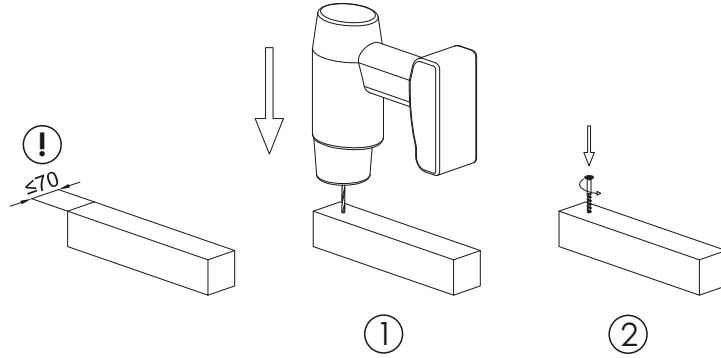

Required tools for sauna installation.

NB!

TOP

Floor

2x30 (with a big cap)

ka108

Nr.	Stock size	Qty.	Preview	Nr.	Stock size	Qty.	Preview
ka108	Roll	17.5M		p05	41x145x1995	41	
	400x280x150	1		p132	41x145x120	12	
	Assembly manual	1		p133	41x26x1755	1	
67	L6280	2		p134	41x47x1755	1	
s66	400x75x22			s136	1823x644	2	
p05-02	41x145x1995	1		s63	1823x644	2	
				s62	1944x675	2	
				n130	40x100x1840	1	
				n131	40x100x1190	2	
				k137	1143x136x40	8	
				k138	1061x819	8	

Nr.	Stock size	Qty.	Preview	Nr.	Stock size	Qty.	Preview
	5x90	8			Set		
	6x120	33		k140	68x20x847	8	
	†15, †20, †25	1+1+1		d141	690x150	2	
	1.5x30	22		d149	40x20x690	1	
	2x30	240		si142	1703x531	2	
d104	1715x690x70	1		si143	70x40x600	4	
d150	25x15x1755	4		k146	294x294	1	
	4x35	90		k147	44x40x100	8	
	4x70	77		v144	Ventilation set	2	
				k109	1000x317	28	