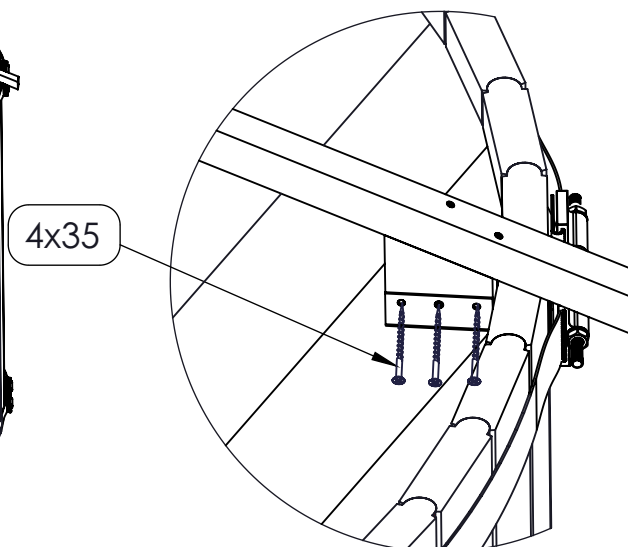

Required tools for sauna installation.

NB!

TOP

Floor

2x30 (with a big cap)

ka108

Nr.	Stock size	Qty.	Preview	Nr.	Stock size	Qty.	Preview
ka108	Roll	17.5M		p05	41x145x1995	41	
	400x280x150	1		p132	41x145x120	12	
	Assembly manual	1		p133	41x26x1755	1	
67	L6280	2		p134	41x47x1755	1	
s66	400x75x22			s136	1823x644	2	
p05-02	41x145x1995	1		s63	1823x644	2	
				s62	1944x675	2	
				n130	40x100x1840	1	
				n131	40x100x1190	2	
				k137	1143x136x40	8	
				k138	1061x819	8	

Nr.	Stock size	Qty.	Preview	Nr.	Stock size	Qty.	Preview
	5x90	8			Set		
	6x120	33		k140	68x20x847	8	
	†15, †20, †25	1+1+1		d141	690x150	2	
	1.5x30	22		d149	40x20x690	1	
	2x30	240		si142	1703x531	2	
d104	1715x690x70	1		si143	70x40x600	4	
d150	25x15x1755	4		k146	294x294	1	
	4x35	90		k147	44x40x100	8	
	4x70	77		v144	Ventilation set	2	
				k109	1000x317	28	