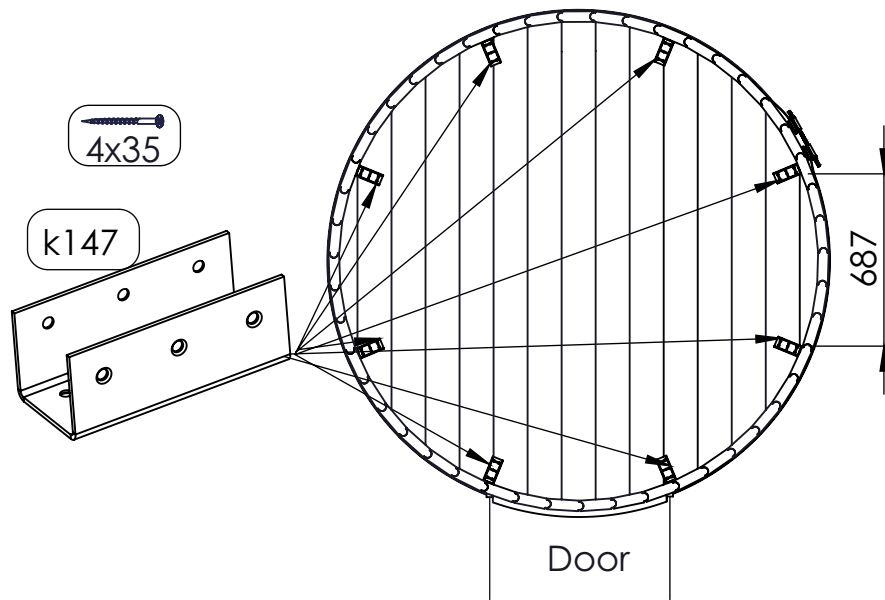

Required tools for sauna installation.

NB!

TOP

Floor

2x30 (with a big cap)

ka108

Nr.	Stock size	Qty.	Preview	Nr.	Stock size	Qty.	Preview
ka108	Roll	17.5M		p05	41x145x1995	41	
	400x280x150	1		p132	41x145x120	12	
	Assembly manual	1		p133	41x26x1755	1	
67	L6280	2		p134	41x47x1755	1	
s66	400x75x22			s136	1823x644	2	
p05-02	41x145x1995	1		s63	1823x644	2	
				s62	1944x675	2	
				n130	40x100x1840	1	
				n131	40x100x1190	2	
				k137	1143x136x40	8	
				k138	1061x819	8	

Nr.	Stock size	Qty.	Preview	Nr.	Stock size	Qty.	Preview
	5x90	8			Set		
	6x120	33		k140	68x20x847	8	
	†15, †20, †25	1+1+1		d141	690x150	2	
	1.5x30	22		d149	40x20x690	1	
	2x30	240		si142	1703x531	2	
d104	1715x690x70	1		si143	70x40x600	4	
d150	25x15x1755	4		k146	294x294	1	
	4x35	90		k147	44x40x100	8	
	4x70	77		v144	Ventilation set	2	
				k109	1000x317	28	