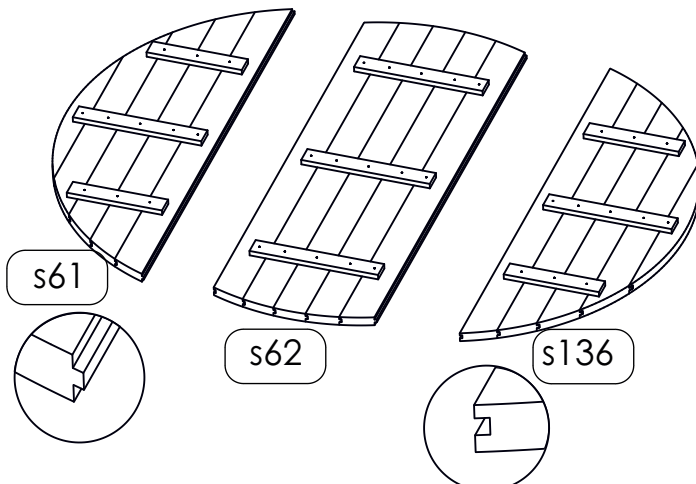

Required tools for sauna installation.

NB!

TOP

Floor

2x30 (with a big cap)

ka108

Nr.	Stock size	Qty.	Preview	Nr.	Stock size	Qty.	Preview
ka108	Roll	17.5M		p05	41x145x1995	41	
	400x280x150	1		p132	41x145x120	12	
	Assembly manual	1		p133	41x26x1755	1	
67	L6280	2		p134	41x47x1755	1	
s66	400x75x22			s136	1823x644	2	
p05-02	41x145x1995	1		s63	1823x644	2	
				s62	1944x675	2	
				n130	40x100x1840	1	
				n131	40x100x1190	2	
				k137	1143x136x40	8	
				k138	1061x819	8	

Nr.	Stock size	Qty.	Preview	Nr.	Stock size	Qty.	Preview
	5x90	8			Set		
	6x120	33		k140	68x20x847	8	
	†15, †20, †25	1+1+1		d141	690x150	2	
	1.5x30	22		d149	40x20x690	1	
	2x30	240		si142	1703x531	2	
d104	1715x690x70	1		si143	70x40x600	4	
d150	25x15x1755	4		k146	294x294	1	
	4x35	90		k147	44x40x100	8	
	4x70	77		v144	Ventilation set	2	
				k109	1000x317	28	