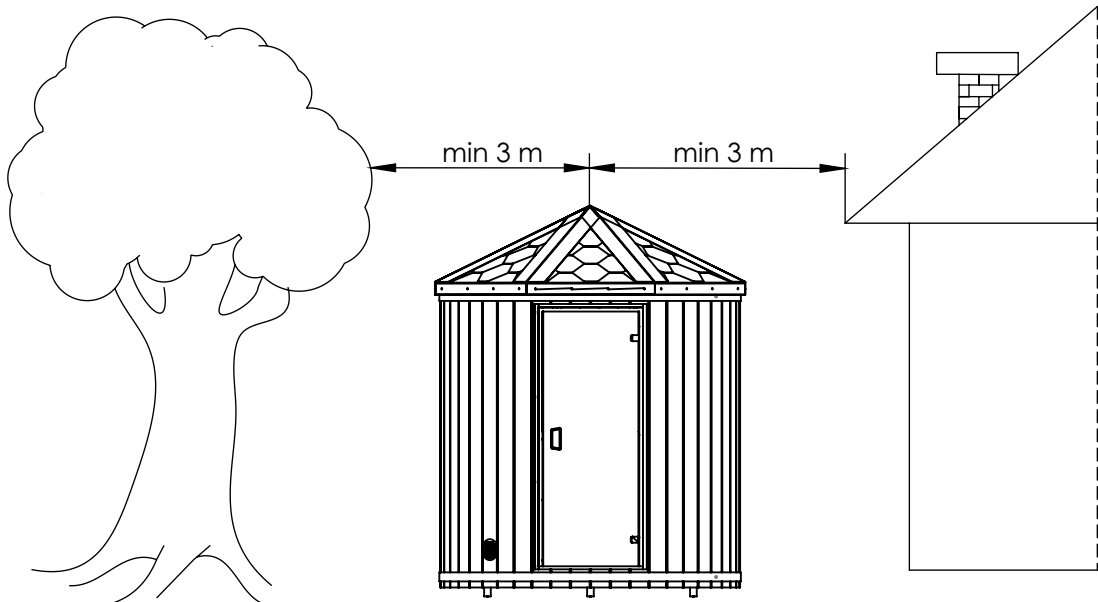

Required tools for sauna installation.

NB!

TOP

Floor

2x30 (with a big cap)

ka108

Nr.	Stock size	Qty.	Preview	Nr.	Stock size	Qty.	Preview
ka108	Roll	17.5M		p05	41x145x1995	41	
	400x280x150	1		p132	41x145x120	12	
	Assembly manual	1		p133	41x26x1755	1	
67	L6280	2		p134	41x47x1755	1	
s66	400x75x22			s136	1823x644	2	
p05-02	41x145x1995	1		s63	1823x644	2	
				s62	1944x675	2	
				n130	40x100x1840	1	
				n131	40x100x1190	2	
				k137	1143x136x40	8	
				k138	1061x819	8	

Nr.	Stock size	Qty.	Preview	Nr.	Stock size	Qty.	Preview
	5x90	8			Set		
	6x120	33		k140	68x20x847	8	
	†15, †20, †25	1+1+1		d141	690x150	2	
	1.5x30	22		d149	40x20x690	1	
	2x30	240		si142	1703x531	2	
d104	1715x690x70	1		si143	70x40x600	4	
d150	25x15x1755	4		k146	294x294	1	
	4x35	90		k147	44x40x100	8	
	4x70	77		v144	Ventilation set	2	
				k109	1000x317	28	