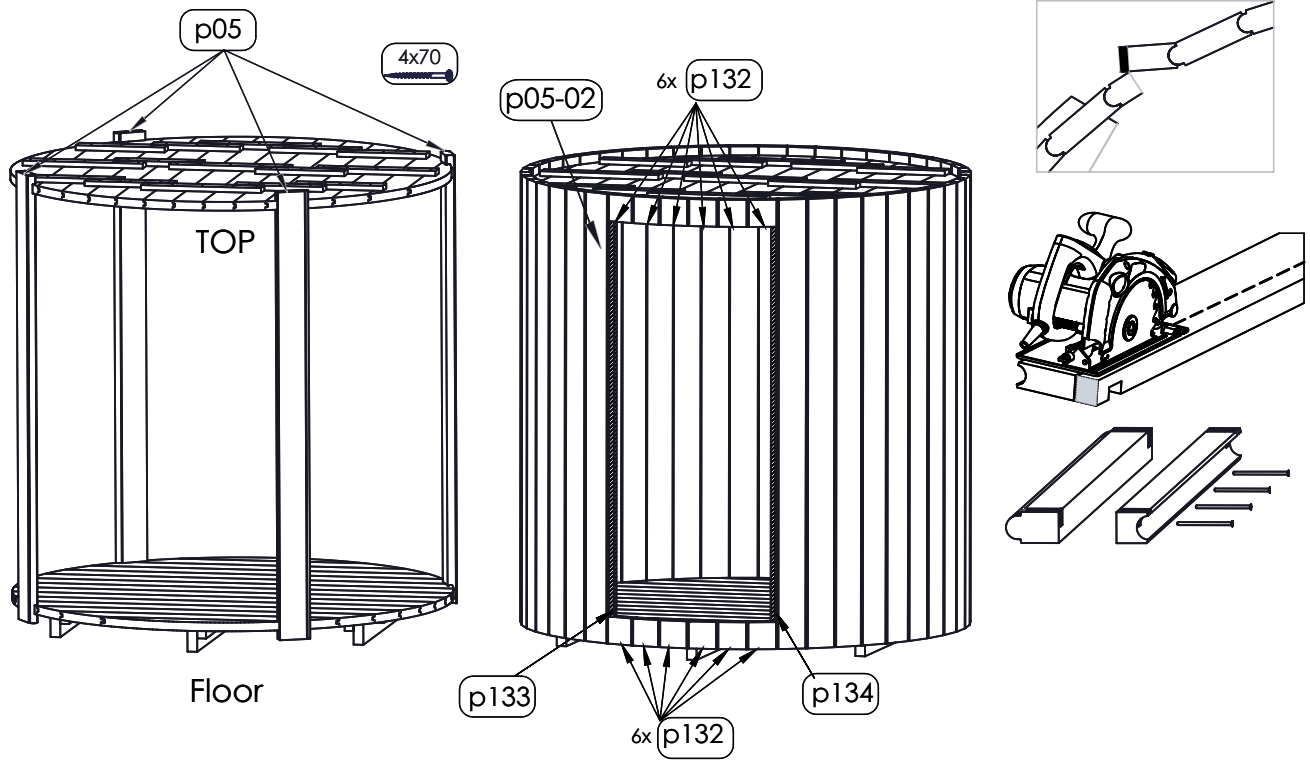

Required tools for sauna installation.

NB!

TOP

Floor

2x30 (with a big cap)

ka108

Nr.	Stock size	Qty.	Preview	Nr.	Stock size	Qty.	Preview
ka108	Roll	17.5M		p05	41x145x1995	41	
	400x280x150	1		p132	41x145x120	12	
	Assembly manual	1		p133	41x26x1755	1	
67	L6280	2		p134	41x47x1755	1	
s66	400x75x22			s136	1823x644	2	
p05-02	41x145x1995	1		s63	1823x644	2	
				s62	1944x675	2	
				n130	40x100x1840	1	
				n131	40x100x1190	2	
				k137	1143x136x40	8	
				k138	1061x819	8	

Nr.	Stock size	Qty.	Preview	Nr.	Stock size	Qty.	Preview
	5x90	8			Set		
	6x120	33		k140	68x20x847	8	
	†15, †20, †25	1+1+1		d141	690x150	2	
	1.5x30	22		d149	40x20x690	1	
	2x30	240		si142	1703x531	2	
d104	1715x690x70	1		si143	70x40x600	4	
d150	25x15x1755	4		k146	294x294	1	
	4x35	90		k147	44x40x100	8	
	4x70	77		v144	Ventilation set	2	
				k109	1000x317	28	