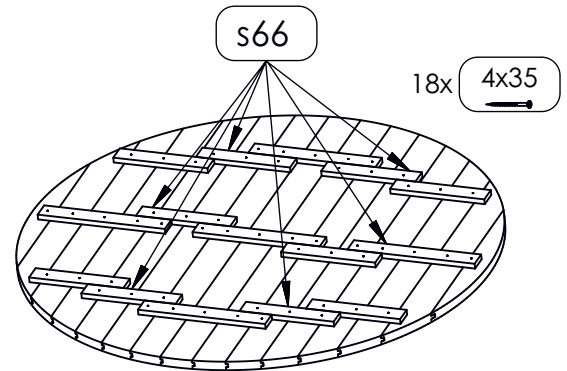

Required tools for sauna installation.

NB!

TOP

Floor

2x30 (with a big cap)

ka108

Nr.	Stock size	Qty.	Preview	Nr.	Stock size	Qty.	Preview
ka108	Roll	17.5M		p05	41x145x1995	41	
	400x280x150	1		p132	41x145x120	12	
	Assembly manual	1		p133	41x26x1755	1	
67	L6280	2		p134	41x47x1755	1	
s66	400x75x22			s136	1823x644	2	
p05-02	41x145x1995	1		s63	1823x644	2	
				s62	1944x675	2	
				n130	40x100x1840	1	
				n131	40x100x1190	2	
				k137	1143x136x40	8	
				k138	1061x819	8	

Nr.	Stock size	Qty.	Preview	Nr.	Stock size	Qty.	Preview
	5x90	8			Set		
	6x120	33		k140	68x20x847	8	
	†15, †20, †25	1+1+1		d141	690x150	2	
	1.5x30	22		d149	40x20x690	1	
	2x30	240		si142	1703x531	2	
d104	1715x690x70	1		si143	70x40x600	4	
d150	25x15x1755	4		k146	294x294	1	
	4x35	90		k147	44x40x100	8	
	4x70	77		v144	Ventilation set	2	
				k109	1000x317	28	