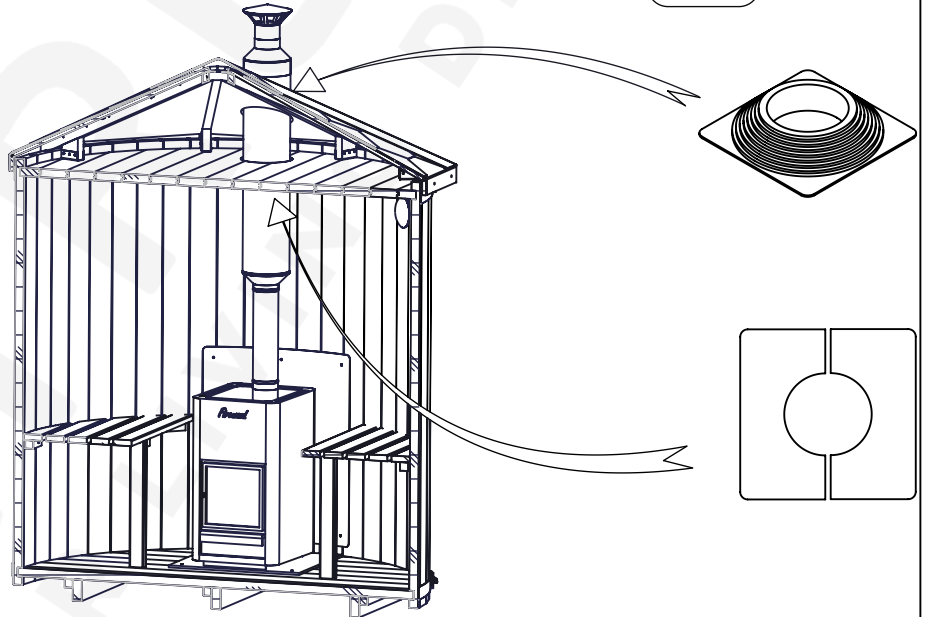

Required tools for sauna installation.

**NB!**

TOP

Floor

2x30 (with a big cap)

ka108

Nr.	Stock size	Qty.	Preview
k139	1061x819	1	
k140	68x20x847	8	
d141	690x150	2	
d149	40x20x690	2	
si142	1703x531	2	
si143	70x40x600	4	
og145	Set 740x900 +9 tk	1	
k146	294x294	1	
k147	44x40x100	8	
v144	Ventilation set (100)	2	
k109	1000x317	28	