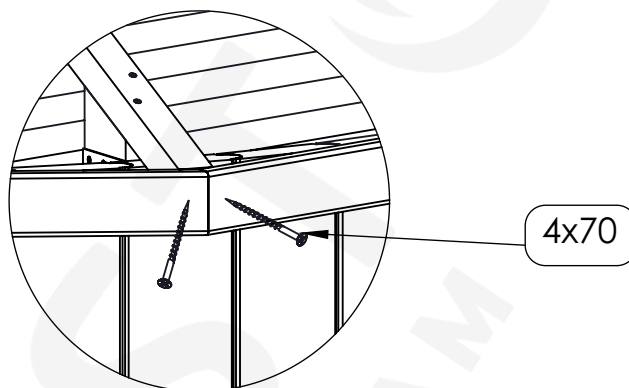

Required tools for sauna installation.

**NB!**

TOP

Floor

2x30 (with a big cap)

ka108

Nr.	Stock size	Qty.	Preview
k139	1061x819	1	
k140	68x20x847	8	
d141	690x150	2	
d149	40x20x690	2	
si142	1703x531	2	
si143	70x40x600	4	
og145	Set 740x900 +9 tk	1	
k146	294x294	1	
k147	44x40x100	8	
v144	Ventilation set (100)	2	
k109	1000x317	28	

Nr.	Stock size	Qty.	Preview
p05	41x145x1995	40	
p132	41x145x120	12	
p133	41x26x1755	1	
p134	41x47x1755	1	
s136	1823x644	2	
s63	1823x644	2	
s62	1944x675	2	
n130	40x100x1840	1	
n131	40x100x1190	2	
k137	1143x136x40	8	
k138	1061x819	7	

Nr.	Stock size	Qty.	Preview
	5x90	8	
	6x120	33	
	8xL30	32	
	†15, †20, †25	1+1+1	
	1.5x30	22	
	2x30	240	
d104	1715x690x70	1	
og148	640x600	1	
d150	25x15x1755	4	
	4x35	110	
	4x70	100	

Nr.	Stock size	Qty.	Preview
ka108	Roll	17.5M	
	400x280x150	1	
	Assembly manual	1	
67	L6280	2	
s66	400x75x22	6	
	Set		
p05-02	41x145x1995	1	