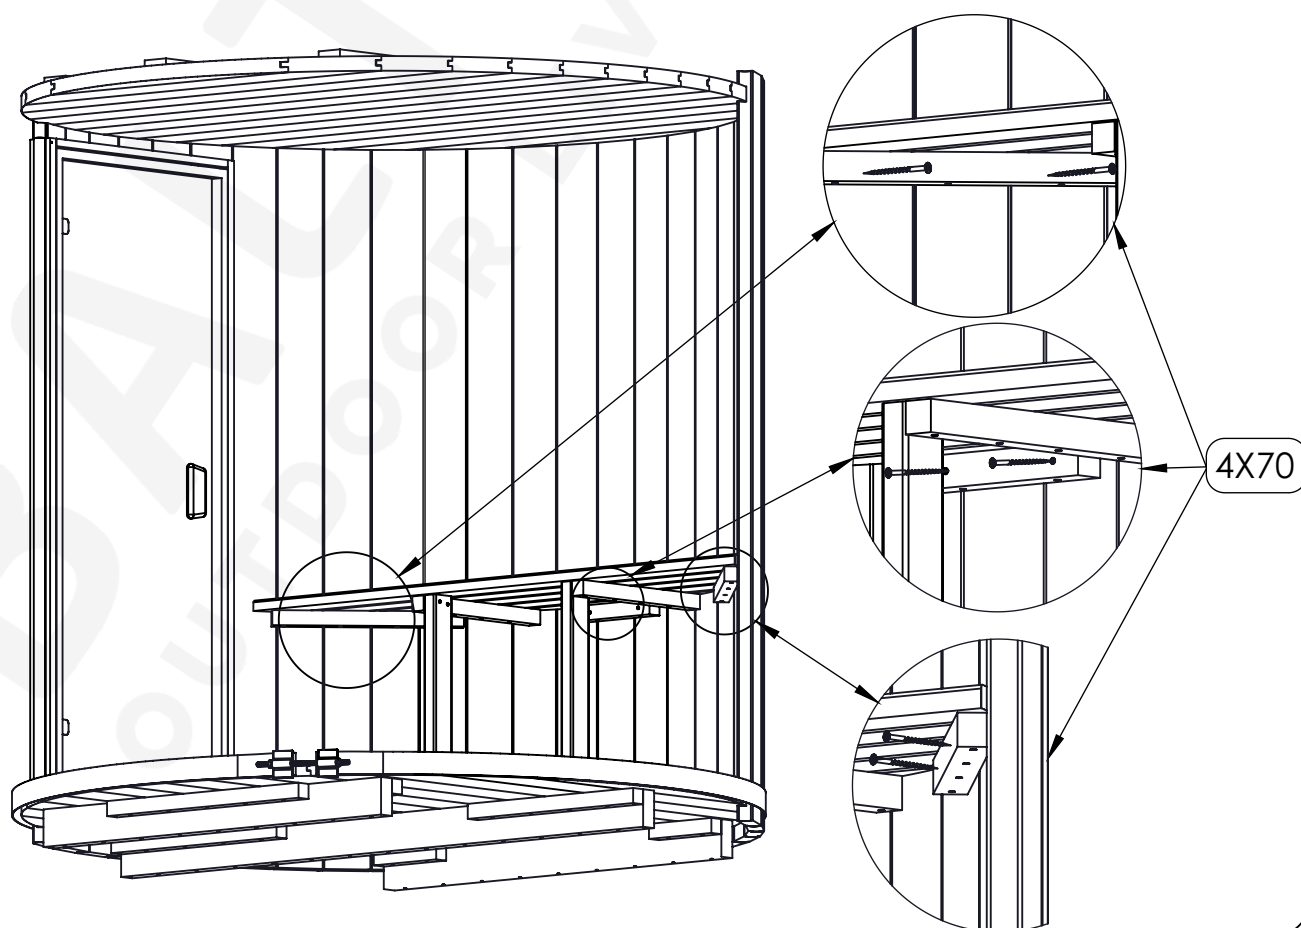

Required tools for sauna installation.

**NB!**

TOP

Floor

2x30 (with a big cap)

ka108

Nr.	Stock size	Qty.	Preview
k139	1061x819	1	
k140	68x20x847	8	
d141	690x150	2	
d149	40x20x690	2	
si142	1703x531	2	
si143	70x40x600	4	
og145	Set 740x900 +9 tk	1	
k146	294x294	1	
k147	44x40x100	8	
v144	Ventilation set (100)	2	
k109	1000x317	28	

Nr.	Stock size	Qty.	Preview
p05	41x145x1995	40	
p132	41x145x120	12	
p133	41x26x1755	1	
p134	41x47x1755	1	
s136	1823x644	2	
s63	1823x644	2	
s62	1944x675	2	
n130	40x100x1840	1	
n131	40x100x1190	2	
k137	1143x136x40	8	
k138	1061x819	7	

Nr.	Stock size	Qty.	Preview
	5x90	8	
	6x120	33	
	8xL30	32	
	†15, †20, †25	1+1+1	
	1.5x30	22	
	2x30	240	
d104	1715x690x70	1	
og148	640x600	1	
d150	25x15x1755	4	
	4x35	110	
	4x70	100	

Nr.	Stock size	Qty.	Preview
ka108	Roll	17.5M	
	400x280x150	1	
	Assembly manual	1	
67	L6280	2	
s66	400x75x22	6	
	Set		
p05-02	41x145x1995	1	