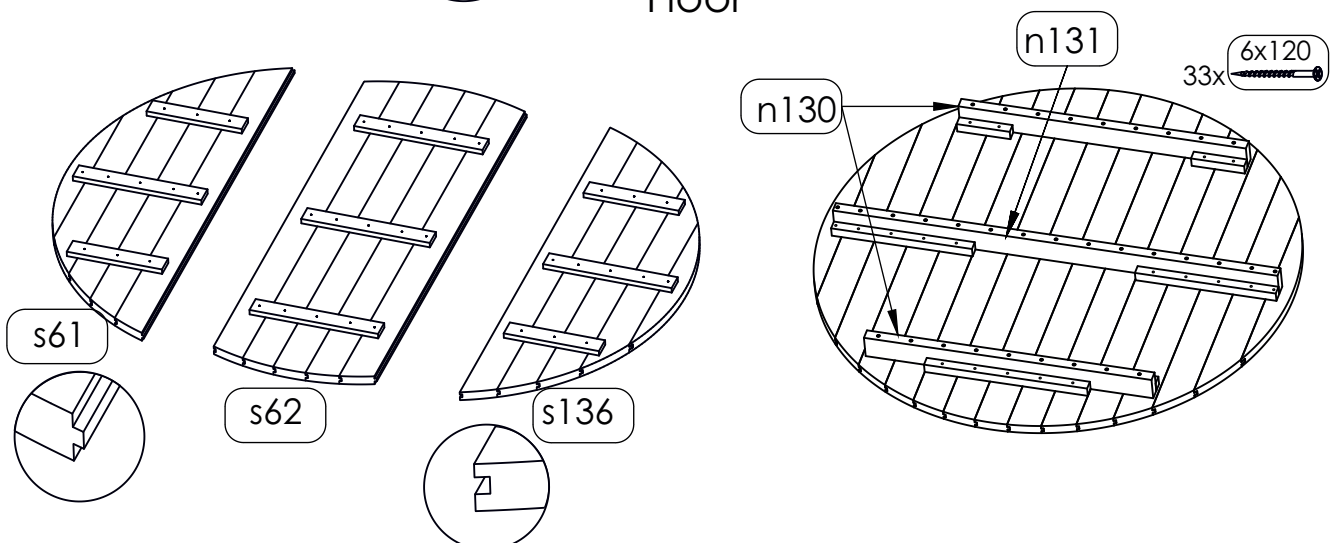

Required tools for sauna installation.

**NB!**

TOP

Floor

2x30 (with a big cap)

ka108

Nr.	Stock size	Qty.	Preview
k139	1061x819	1	
k140	68x20x847	8	
d141	690x150	2	
d149	40x20x690	2	
si142	1703x531	2	
si143	70x40x600	4	
og145	Set 740x900 +9 tk	1	
k146	294x294	1	
k147	44x40x100	8	
v144	Ventilation set (100)	2	
k109	1000x317	28	

Nr.	Stock size	Qty.	Preview
p05	41x145x1995	40	
p132	41x145x120	12	
p133	41x26x1755	1	
p134	41x47x1755	1	
s136	1823x644	2	
s63	1823x644	2	
s62	1944x675	2	
n130	40x100x1840	1	
n131	40x100x1190	2	
k137	1143x136x40	8	
k138	1061x819	7	

Nr.	Stock size	Qty.	Preview
	5x90	8	
	6x120	33	
	8xL30	32	
	†15, †20, †25	1+1+1	
	1.5x30	22	
	2x30	240	
d104	1715x690x70	1	
og148	640x600	1	
d150	25x15x1755	4	
	4x35	110	
	4x70	100	

Nr.	Stock size	Qty.	Preview
ka108	Roll	17.5M	
	400x280x150	1	
	Assembly manual	1	
67	L6280	2	
s66	400x75x22	6	
	Set		
p05-02	41x145x1995	1	