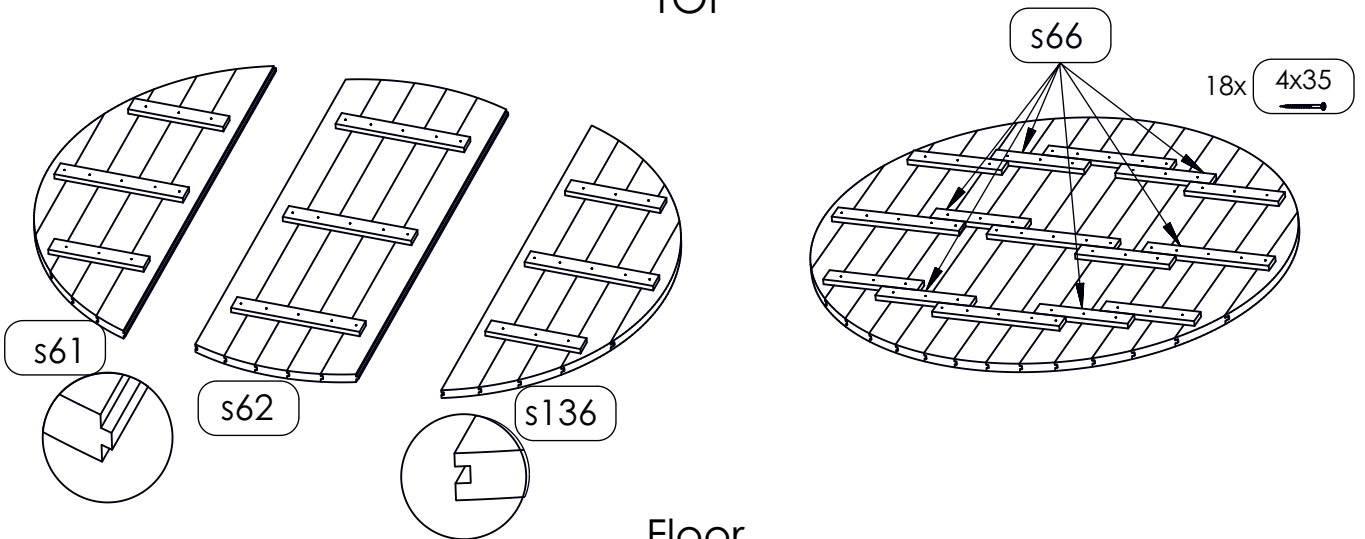

Required tools for sauna installation.

**NB!**

TOP

Floor

2x30 (with a big cap)

ka108

Nr.	Stock size	Qty.	Preview
k139	1061x819	1	
k140	68x20x847	8	
d141	690x150	2	
d149	40x20x690	2	
si142	1703x531	2	
si143	70x40x600	4	
og145	Set 740x900 +9 tk	1	
k146	294x294	1	
k147	44x40x100	8	
v144	Ventilation set (100)	2	
k109	1000x317	28	

Nr.	Stock size	Qty.	Preview
p05	41x145x1995	40	
p132	41x145x120	12	
p133	41x26x1755	1	
p134	41x47x1755	1	
s136	1823x644	2	
s63	1823x644	2	
s62	1944x675	2	
n130	40x100x1840	1	
n131	40x100x1190	2	
k137	1143x136x40	8	
k138	1061x819	7	

Nr.	Stock size	Qty.	Preview
	5x90	8	
	6x120	33	
	8xL30	32	
	†15, †20, †25	1+1+1	
	1.5x30	22	
	2x30	240	
d104	1715x690x70	1	
og148	640x600	1	
d150	25x15x1755	4	
	4x35	110	
	4x70	100	

Nr.	Stock size	Qty.	Preview
ka108	Roll	17.5M	
	400x280x150	1	
	Assembly manual	1	
67	L6280	2	
s66	400x75x22	6	
	Set		
p05-02	41x145x1995	1	