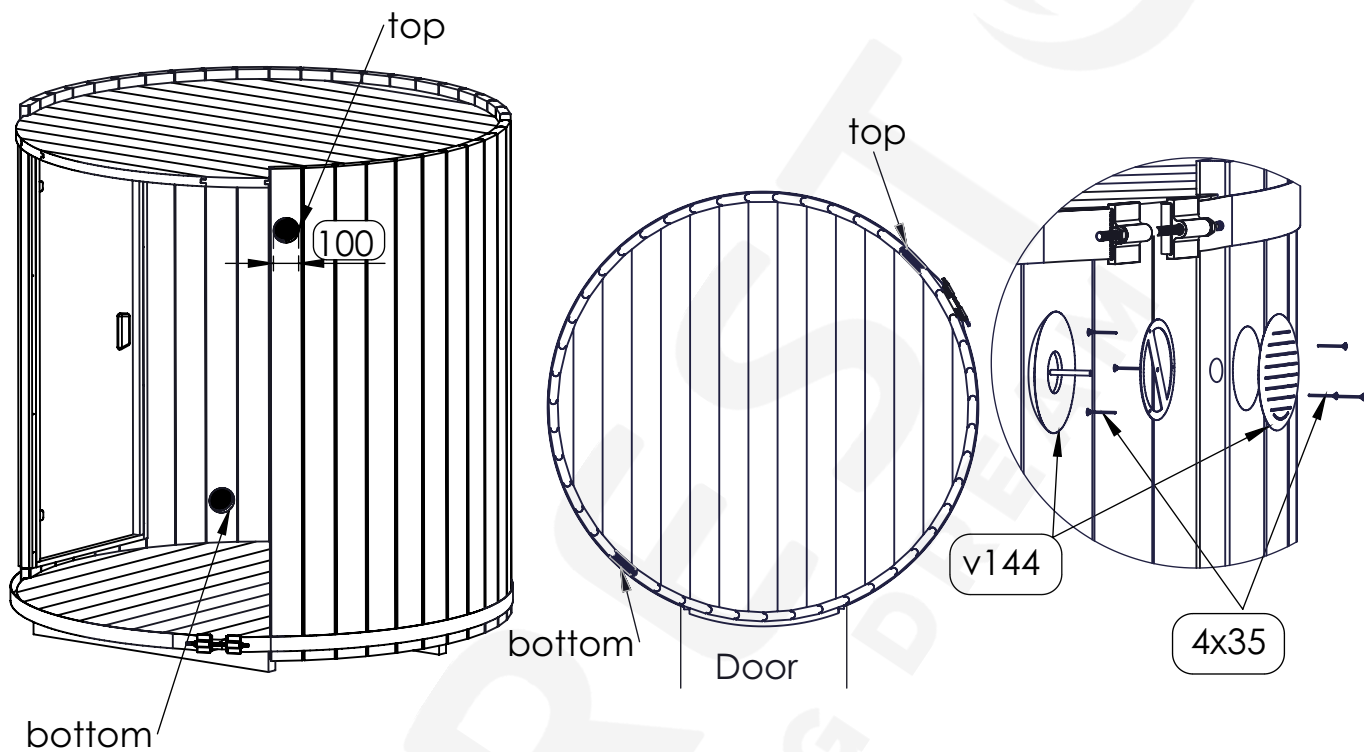

Required tools for sauna installation.

**NB!**

TOP

Floor

2x30 (with a big cap)

ka108

Nr.	Stock size	Qty.	Preview
k139	1061x819	1	
k140	68x20x847	8	
d141	690x150	2	
d149	40x20x690	2	
si142	1703x531	2	
si143	70x40x600	4	
og145	Set 740x900 +9 tk	1	
k146	294x294	1	
k147	44x40x100	8	
v144	Ventilation set (100)	2	
k109	1000x317	28	

Nr.	Stock size	Qty.	Preview
p05	41x145x1995	40	
p132	41x145x120	12	
p133	41x26x1755	1	
p134	41x47x1755	1	
s136	1823x644	2	
s63	1823x644	2	
s62	1944x675	2	
n130	40x100x1840	1	
n131	40x100x1190	2	
k137	1143x136x40	8	
k138	1061x819	7	

Nr.	Stock size	Qty.	Preview
	5x90	8	
	6x120	33	
	8xL30	32	
	†15, †20, †25	1+1+1	
	1.5x30	22	
	2x30	240	
d104	1715x690x70	1	
og148	640x600	1	
d150	25x15x1755	4	
	4x35	110	
	4x70	100	

Nr.	Stock size	Qty.	Preview
ka108	Roll	17.5M	
	400x280x150	1	
	Assembly manual	1	
67	L6280	2	
s66	400x75x22	6	
	Set		
p05-02	41x145x1995	1	