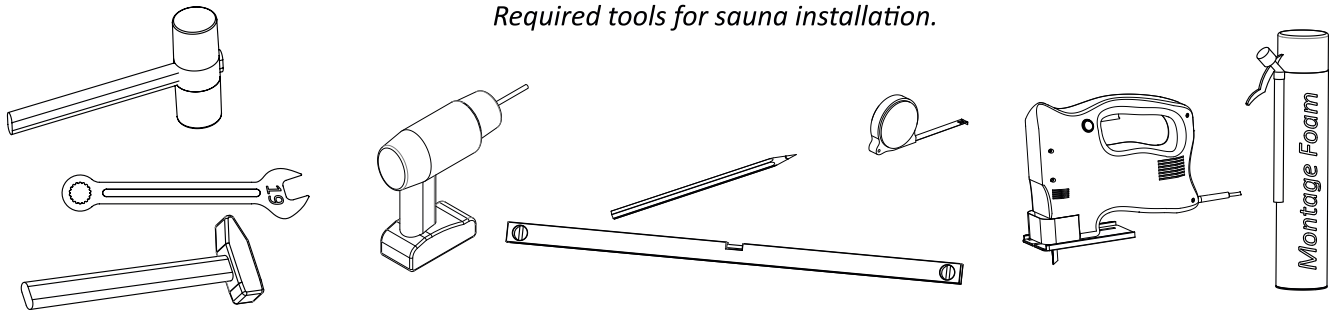

Required tools for sauna installation.

**NB!**

TOP

Floor

2x30 (with a big cap)

ka108

Nr.	Stock size	Qty.	Preview
k139	1061x819	1	
k140	68x20x847	8	
d141	690x150	2	
d149	40x20x690	2	
si142	1703x531	2	
si143	70x40x600	4	
og145	Set 740x900 +9 tk	1	
k146	294x294	1	
k147	44x40x100	8	
v144	Ventilation set (100)	2	
k109	1000x317	28	

Nr.	Stock size	Qty.	Preview
p05	41x145x1995	40	
p132	41x145x120	12	
p133	41x26x1755	1	
p134	41x47x1755	1	
s136	1823x644	2	
s63	1823x644	2	
s62	1944x675	2	
n130	40x100x1840	1	
n131	40x100x1190	2	
k137	1143x136x40	8	
k138	1061x819	7	

Nr.	Stock size	Qty.	Preview
	5x90	8	
	6x120	33	
	8xL30	32	
	†15, †20, †25	1+1+1	
	1.5x30	22	
	2x30	240	
d104	1715x690x70	1	
og148	640x600	1	
d150	25x15x1755	4	
	4x35	110	
	4x70	100	

Nr.	Stock size	Qty.	Preview
ka108	Roll	17.5M	
	400x280x150	1	
	Assembly manual	1	
67	L6280	2	
s66	400x75x22	6	
	Set		
p05-02	41x145x1995	1	