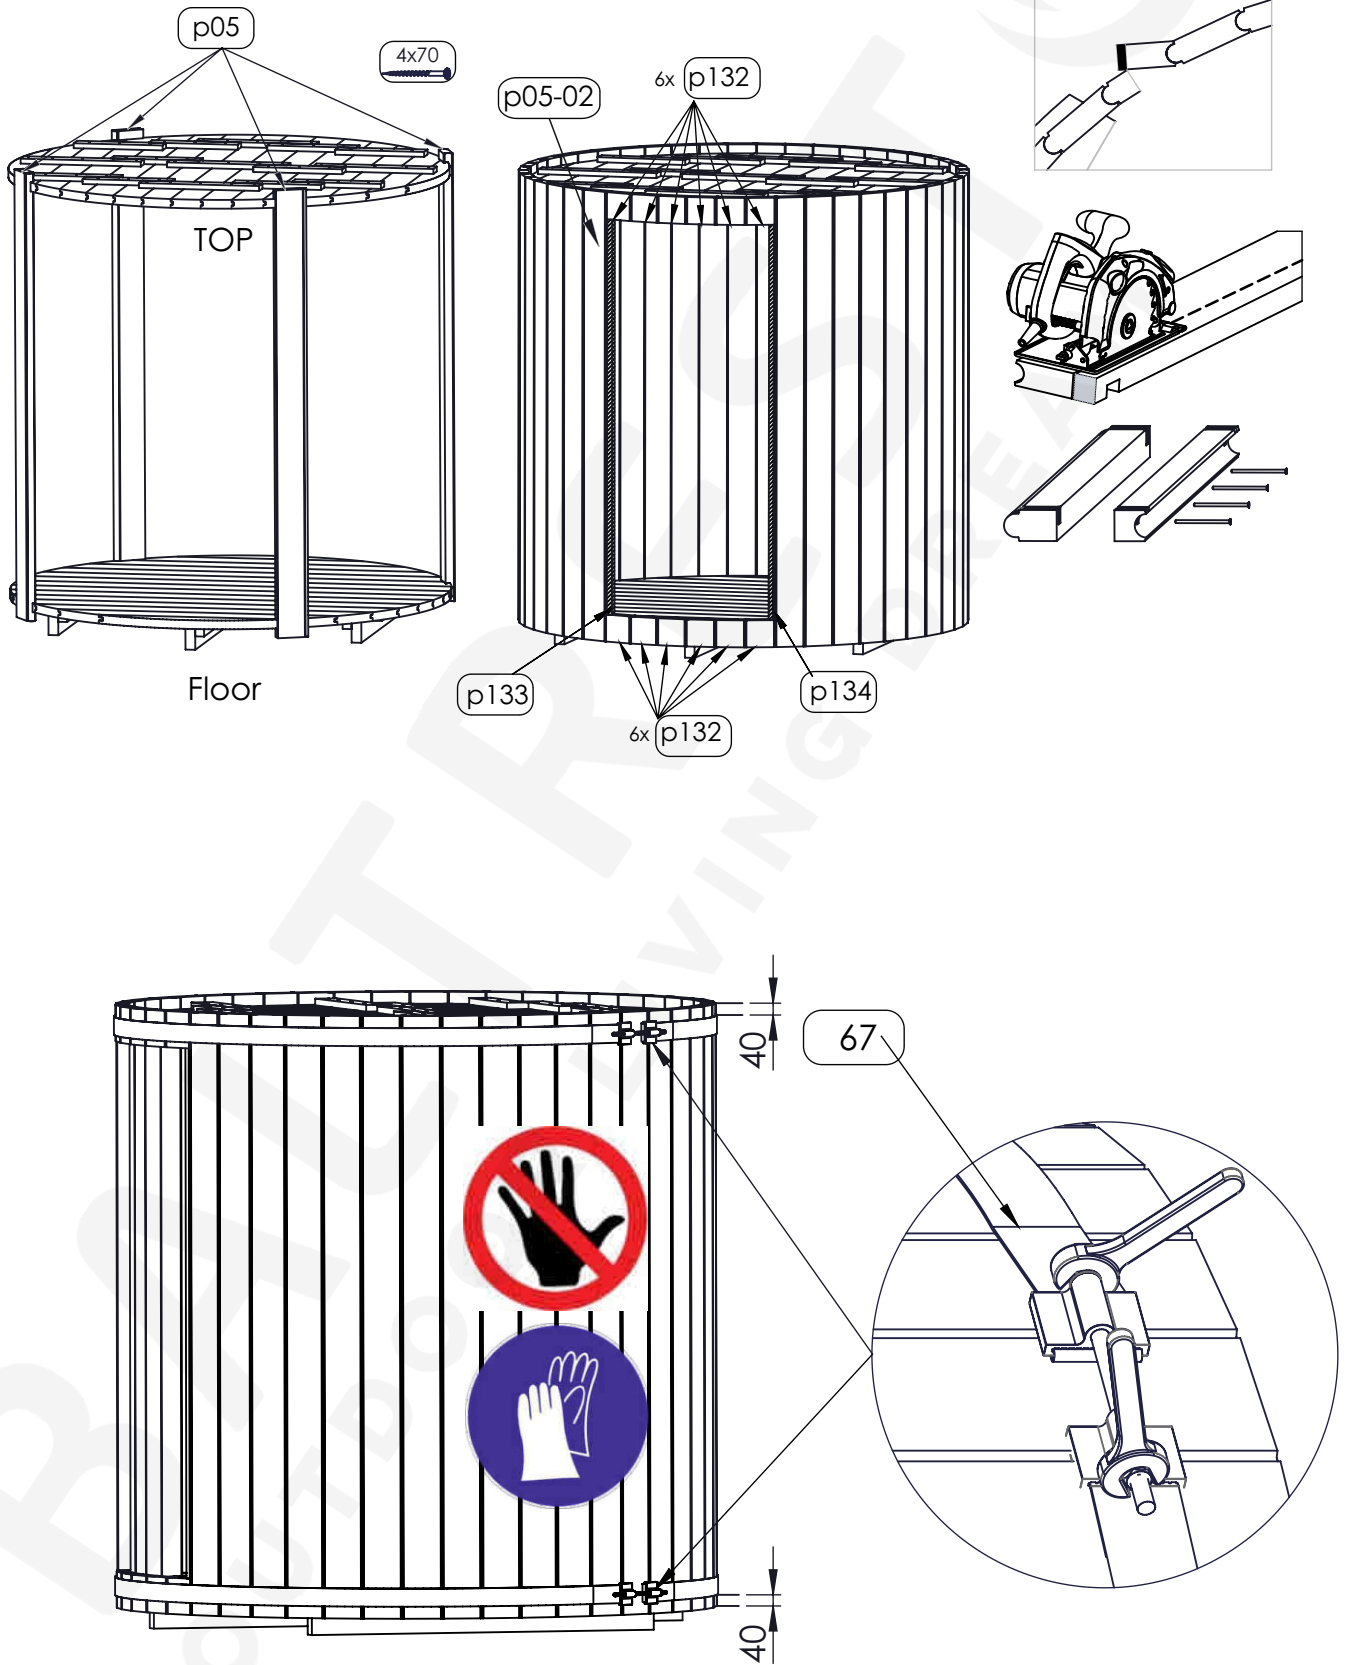

Required tools for sauna installation.

**NB!**

TOP

Floor

2x30 (with a big cap)

ka108

Nr.	Stock size	Qty.	Preview
k139	1061x819	1	
k140	68x20x847	8	
d141	690x150	2	
d149	40x20x690	2	
si142	1703x531	2	
si143	70x40x600	4	
og145	Set 740x900 +9 tk	1	
k146	294x294	1	
k147	44x40x100	8	
v144	Ventilation set (100)	2	
k109	1000x317	28	

Nr.	Stock size	Qty.	Preview
p05	41x145x1995	40	
p132	41x145x120	12	
p133	41x26x1755	1	
p134	41x47x1755	1	
s136	1823x644	2	
s63	1823x644	2	
s62	1944x675	2	
n130	40x100x1840	1	
n131	40x100x1190	2	
k137	1143x136x40	8	
k138	1061x819	7	

Nr.	Stock size	Qty.	Preview
	5x90	8	
	6x120	33	
	8xL30	32	
	†15, †20, †25	1+1+1	
	1.5x30	22	
	2x30	240	
d104	1715x690x70	1	
og148	640x600	1	
d150	25x15x1755	4	
	4x35	110	
	4x70	100	

Nr.	Stock size	Qty.	Preview
ka108	Roll	17.5M	
	400x280x150	1	
	Assembly manual	1	
67	L6280	2	
s66	400x75x22	6	
	Set		
p05-02	41x145x1995	1	