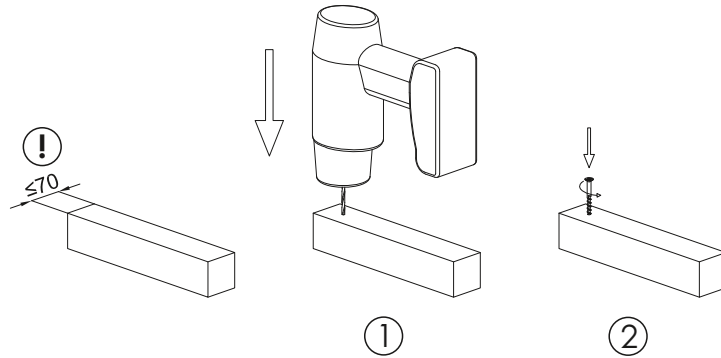

Required tools for sauna installation.

**NB!**

TOP

Floor

2x30 (with a big cap)

ka108

Nr.	Stock size	Qty.	Preview
k139	1061x819	1	
k140	68x20x847	8	
d141	690x150	2	
d149	40x20x690	2	
si142	1703x531	2	
si143	70x40x600	4	
og145	Set 740x900 +9 tk	1	
k146	294x294	1	
k147	44x40x100	8	
v144	Ventilation set (100)	2	
k109	1000x317	28	

Nr.	Stock size	Qty.	Preview
p05	41x145x1995	40	
p132	41x145x120	12	
p133	41x26x1755	1	
p134	41x47x1755	1	
s136	1823x644	2	
s63	1823x644	2	
s62	1944x675	2	
n130	40x100x1840	1	
n131	40x100x1190	2	
k137	1143x136x40	8	
k138	1061x819	7	

Nr.	Stock size	Qty.	Preview
	5x90	8	
	6x120	33	
	8xL30	32	
	†15, †20, †25	1+1+1	
	1.5x30	22	
	2x30	240	
d104	1715x690x70	1	
og148	640x600	1	
d150	25x15x1755	4	
	4x35	110	
	4x70	100	

Nr.	Stock size	Qty.	Preview
ka108	Roll	17.5M	
	400x280x150	1	
	Assembly manual	1	
67	L6280	2	
s66	400x75x22	6	
	Set		
p05-02	41x145x1995	1	