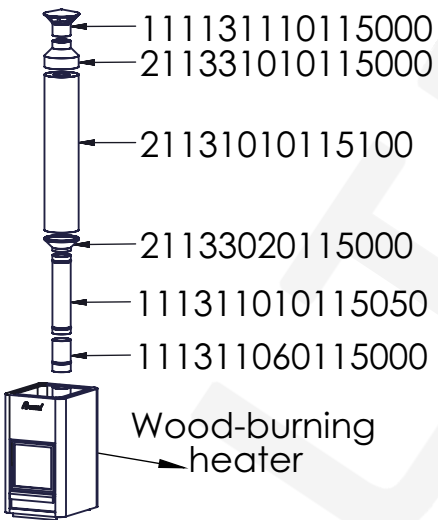

Required tools for sauna installation.

**NB!**

TOP

Floor

2x30 (with a big cap)

ka108

Nr.	Stock size	Qty.	Preview
k139	1061x819	1	
k140	68x20x847	8	
d141	690x150	2	
d149	40x20x690	2	
si142	1703x531	2	
si143	70x40x600	4	
og145	Set 740x900 +9 tk	1	
k146	294x294	1	
k147	44x40x100	8	
v144	Ventilation set (100)	2	
k109	1000x317	28	

Nr.	Stock size	Qty.	Preview
p05	41x145x1995	40	
p132	41x145x120	12	
p133	41x26x1755	1	
p134	41x47x1755	1	
s136	1823x644	2	
s63	1823x644	2	
s62	1944x675	2	
n130	40x100x1840	1	
n131	40x100x1190	2	
k137	1143x136x40	8	
k138	1061x819	7	

Nr.	Stock size	Qty.	Preview
	5x90	8	
	6x120	33	
	8xL30	32	
	†15, †20, †25	1+1+1	
	1.5x30	22	
	2x30	240	
d104	1715x690x70	1	
og148	640x600	1	
d150	25x15x1755	4	
	4x35	110	
	4x70	100	

Nr.	Stock size	Qty.	Preview
ka108	Roll	17.5M	
	400x280x150	1	
	Assembly manual	1	
67	L6280	2	
s66	400x75x22	6	
	Set		
p05-02	41x145x1995	1	