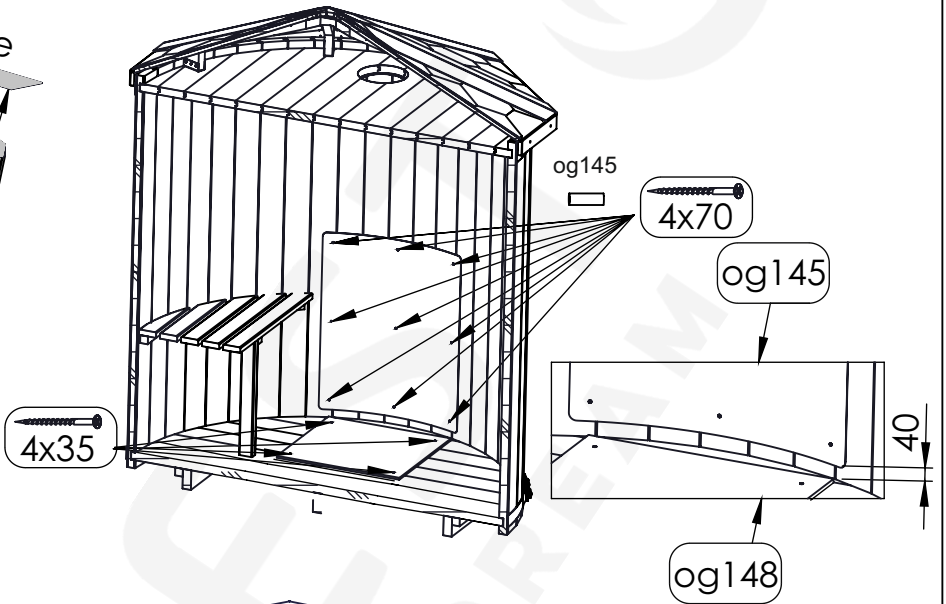

Required tools for sauna installation.

**NB!**

TOP

Floor

2x30 (with a big cap)

ka108

Nr.	Stock size	Qty.	Preview
k139	1061x819	1	
k140	68x20x847	8	
d141	690x150	2	
d149	40x20x690	2	
si142	1703x531	2	
si143	70x40x600	4	
og145	Set 740x900 +9 tk	1	
k146	294x294	1	
k147	44x40x100	8	
v144	Ventilation set (100)	2	
k109	1000x317	28	

Nr.	Stock size	Qty.	Preview
p05	41x145x1995	40	
p132	41x145x120	12	
p133	41x26x1755	1	
p134	41x47x1755	1	
s136	1823x644	2	
s63	1823x644	2	
s62	1944x675	2	
n130	40x100x1840	1	
n131	40x100x1190	2	
k137	1143x136x40	8	
k138	1061x819	7	

Nr.	Stock size	Qty.	Preview
	5x90	8	
	6x120	33	
	8xL30	32	
	†15, †20, †25	1+1+1	
	1.5x30	22	
	2x30	240	
d104	1715x690x70	1	
og148	640x600	1	
d150	25x15x1755	4	
	4x35	110	
	4x70	100	

Nr.	Stock size	Qty.	Preview
ka108	Roll	17.5M	
	400x280x150	1	
	Assembly manual	1	
67	L6280	2	
s66	400x75x22	6	
	Set		
p05-02	41x145x1995	1	