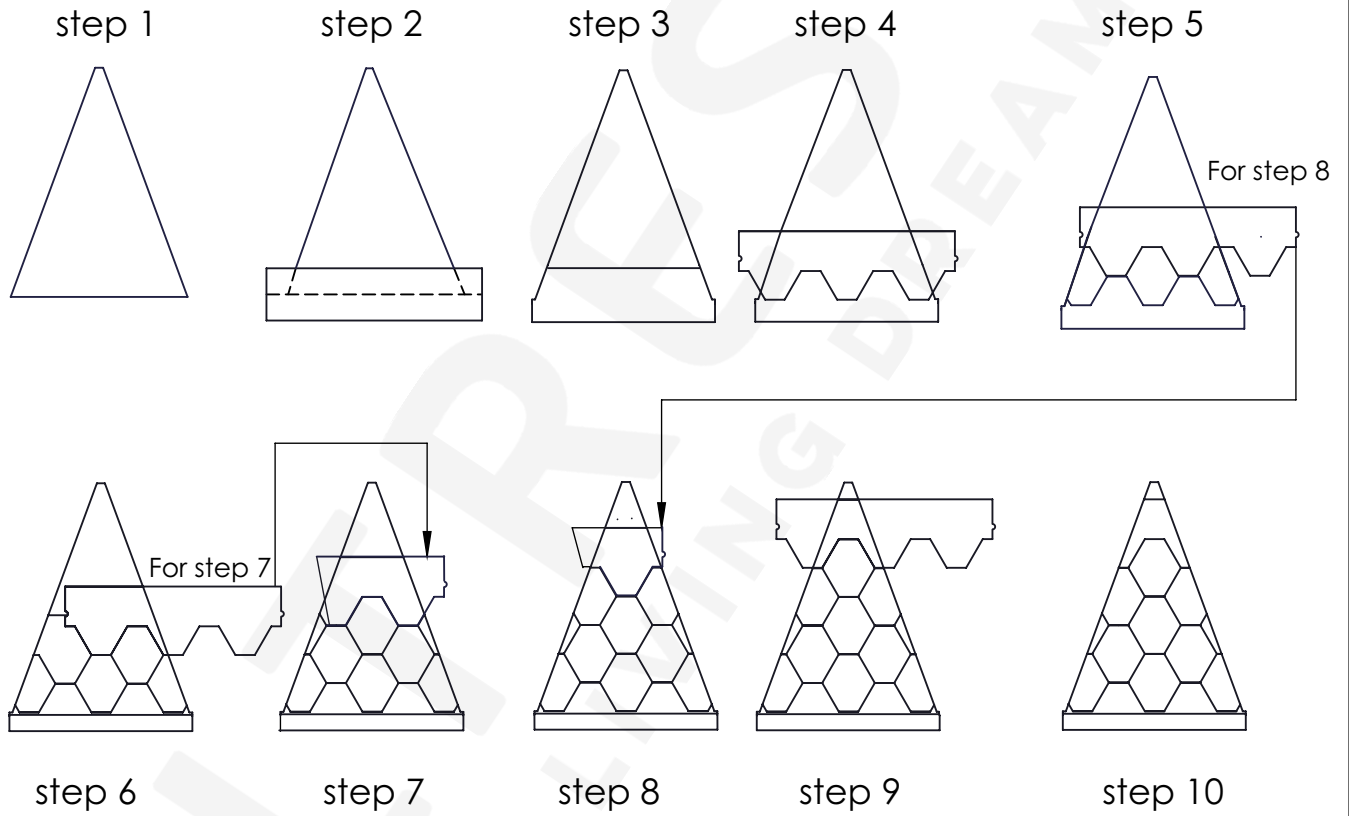

Required tools for sauna installation.

**NB!**

TOP

Floor

2x30 (with a big cap)

ka108

Nr.	Stock size	Qty.	Preview
k139	1061x819	1	
k140	68x20x847	8	
d141	690x150	2	
d149	40x20x690	2	
si142	1703x531	2	
si143	70x40x600	4	
og145	Set 740x900 +9 tk	1	
k146	294x294	1	
k147	44x40x100	8	
v144	Ventilation set (100)	2	
k109	1000x317	28	

Nr.	Stock size	Qty.	Preview
p05	41x145x1995	40	
p132	41x145x120	12	
p133	41x26x1755	1	
p134	41x47x1755	1	
s136	1823x644	2	
s63	1823x644	2	
s62	1944x675	2	
n130	40x100x1840	1	
n131	40x100x1190	2	
k137	1143x136x40	8	
k138	1061x819	7	

Nr.	Stock size	Qty.	Preview
	5x90	8	
	6x120	33	
	8xL30	32	
	†15, †20, †25	1+1+1	
	1.5x30	22	
	2x30	240	
d104	1715x690x70	1	
og148	640x600	1	
d150	25x15x1755	4	
	4x35	110	
	4x70	100	

Nr.	Stock size	Qty.	Preview
ka108	Roll	17.5M	
	400x280x150	1	
	Assembly manual	1	
67	L6280	2	
s66	400x75x22	6	
	Set		
p05-02	41x145x1995	1	