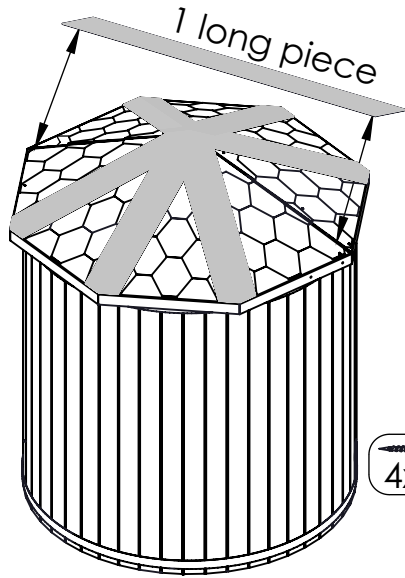

Required tools for sauna installation.

**NB!**

TOP

Floor

2x30 (with a big cap)

ka108

Nr.	Stock size	Qty.	Preview
k139	1061x819	1	
k140	68x20x847	8	
d141	690x150	2	
d149	40x20x690	2	
si142	1703x531	2	
si143	70x40x600	4	
og145	Set 740x900 +9 tk	1	
k146	294x294	1	
k147	44x40x100	8	
v144	Ventilation set (100)	2	
k109	1000x317	28	

Nr.	Stock size	Qty.	Preview
p05	41x145x1995	40	
p132	41x145x120	12	
p133	41x26x1755	1	
p134	41x47x1755	1	
s136	1823x644	2	
s63	1823x644	2	
s62	1944x675	2	
n130	40x100x1840	1	
n131	40x100x1190	2	
k137	1143x136x40	8	
k138	1061x819	7	

Nr.	Stock size	Qty.	Preview
	5x90	8	
	6x120	33	
	8xL30	32	
	†15, †20, †25	1+1+1	
	1.5x30	22	
	2x30	240	
d104	1715x690x70	1	
og148	640x600	1	
d150	25x15x1755	4	
	4x35	110	
	4x70	100	

Nr.	Stock size	Qty.	Preview
ka108	Roll	17.5M	
	400x280x150	1	
	Assembly manual	1	
67	L6280	2	
s66	400x75x22	6	
	Set		
p05-02	41x145x1995	1	