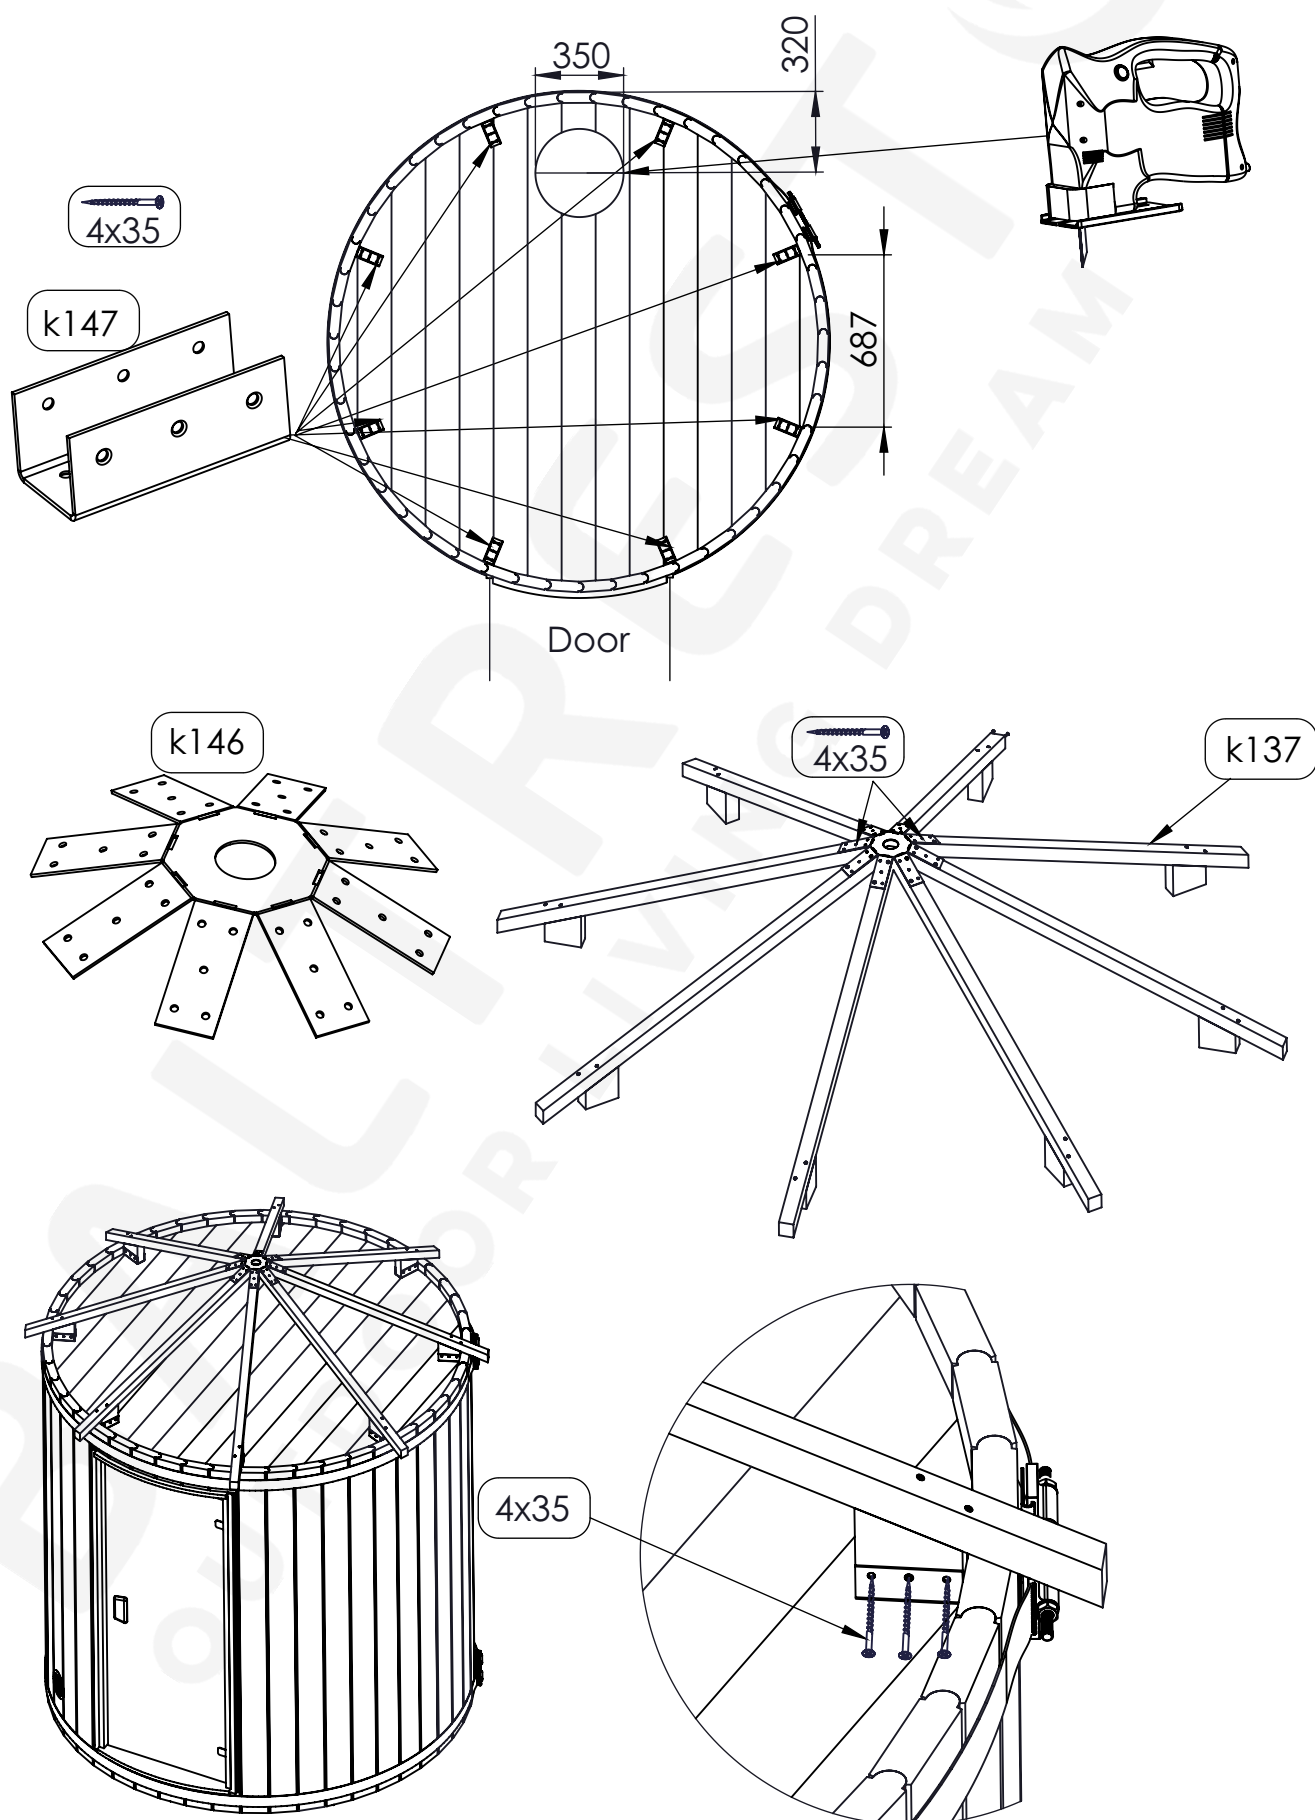

Required tools for sauna installation.

**NB!**

TOP

Floor

2x30 (with a big cap)

ka108

Nr.	Stock size	Qty.	Preview
k139	1061x819	1	
k140	68x20x847	8	
d141	690x150	2	
d149	40x20x690	2	
si142	1703x531	2	
si143	70x40x600	4	
og145	Set 740x900 +9 tk	1	
k146	294x294	1	
k147	44x40x100	8	
v144	Ventilation set (100)	2	
k109	1000x317	28	

Nr.	Stock size	Qty.	Preview
p05	41x145x1995	40	
p132	41x145x120	12	
p133	41x26x1755	1	
p134	41x47x1755	1	
s136	1823x644	2	
s63	1823x644	2	
s62	1944x675	2	
n130	40x100x1840	1	
n131	40x100x1190	2	
k137	1143x136x40	8	
k138	1061x819	7	

Nr.	Stock size	Qty.	Preview
	5x90	8	
	6x120	33	
	8xL30	32	
	†15, †20, †25	1+1+1	
	1.5x30	22	
	2x30	240	
d104	1715x690x70	1	
og148	640x600	1	
d150	25x15x1755	4	
	4x35	110	
	4x70	100	

Nr.	Stock size	Qty.	Preview
ka108	Roll	17.5M	
	400x280x150	1	
	Assembly manual	1	
67	L6280	2	
s66	400x75x22	6	
	Set		
p05-02	41x145x1995	1	