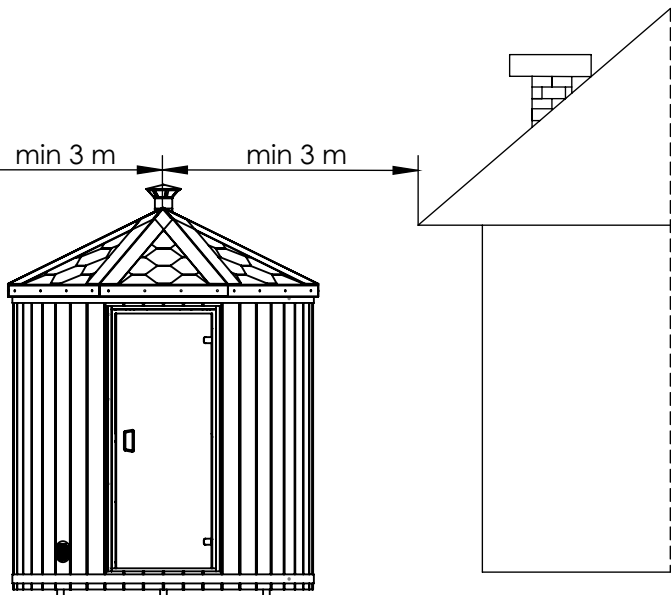

Required tools for sauna installation.

**NB!**

TOP

Floor

2x30 (with a big cap)

ka108

Nr.	Stock size	Qty.	Preview
k139	1061x819	1	
k140	68x20x847	8	
d141	690x150	2	
d149	40x20x690	2	
si142	1703x531	2	
si143	70x40x600	4	
og145	Set 740x900 +9 tk	1	
k146	294x294	1	
k147	44x40x100	8	
v144	Ventilation set (100)	2	
k109	1000x317	28	

Nr.	Stock size	Qty.	Preview
p05	41x145x1995	40	
p132	41x145x120	12	
p133	41x26x1755	1	
p134	41x47x1755	1	
s136	1823x644	2	
s63	1823x644	2	
s62	1944x675	2	
n130	40x100x1840	1	
n131	40x100x1190	2	
k137	1143x136x40	8	
k138	1061x819	7	

Nr.	Stock size	Qty.	Preview
	5x90	8	
	6x120	33	
	8xL30	32	
	†15, †20, †25	1+1+1	
	1.5x30	22	
	2x30	240	
d104	1715x690x70	1	
og148	640x600	1	
d150	25x15x1755	4	
	4x35	110	
	4x70	100	

Nr.	Stock size	Qty.	Preview
ka108	Roll	17.5M	
	400x280x150	1	
	Assembly manual	1	
67	L6280	2	
s66	400x75x22	6	
	Set		
p05-02	41x145x1995	1	