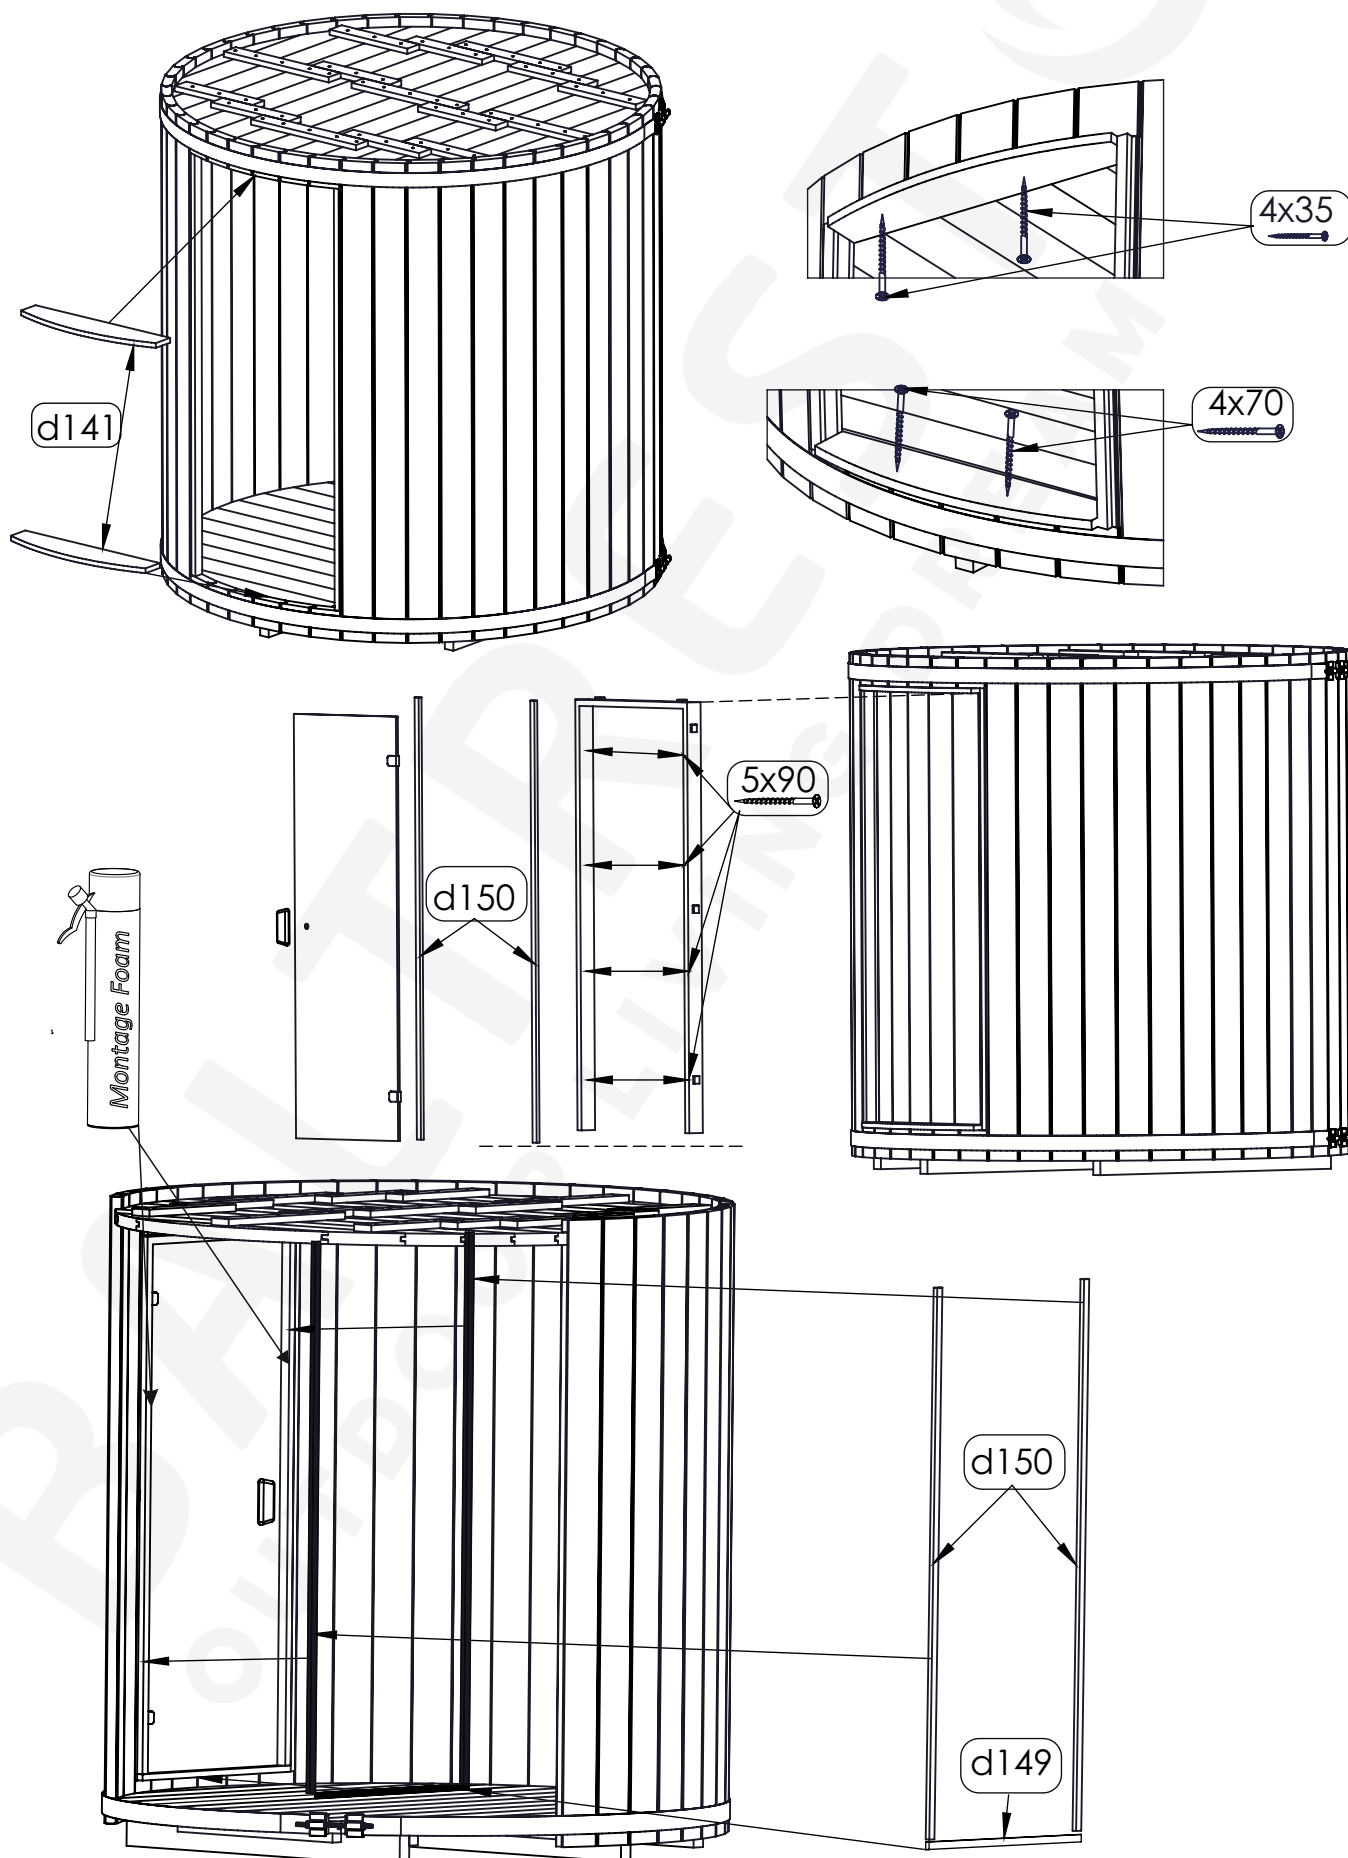

Required tools for sauna installation.

**NB!**

TOP

Floor

2x30 (with a big cap)

ka108

Nr.	Stock size	Qty.	Preview
k139	1061x819	1	
k140	68x20x847	8	
d141	690x150	2	
d149	40x20x690	2	
si142	1703x531	2	
si143	70x40x600	4	
og145	Set 740x900 +9 tk	1	
k146	294x294	1	
k147	44x40x100	8	
v144	Ventilation set (100)	2	
k109	1000x317	28	

Nr.	Stock size	Qty.	Preview
p05	41x145x1995	40	
p132	41x145x120	12	
p133	41x26x1755	1	
p134	41x47x1755	1	
s136	1823x644	2	
s63	1823x644	2	
s62	1944x675	2	
n130	40x100x1840	1	
n131	40x100x1190	2	
k137	1143x136x40	8	
k138	1061x819	7	

Nr.	Stock size	Qty.	Preview
	5x90	8	
	6x120	33	
	8xL30	32	
	†15, †20, †25	1+1+1	
	1.5x30	22	
	2x30	240	
d104	1715x690x70	1	
og148	640x600	1	
d150	25x15x1755	4	
	4x35	110	
	4x70	100	

Nr.	Stock size	Qty.	Preview
ka108	Roll	17.5M	
	400x280x150	1	
	Assembly manual	1	
67	L6280	2	
s66	400x75x22	6	
	Set		
p05-02	41x145x1995	1	