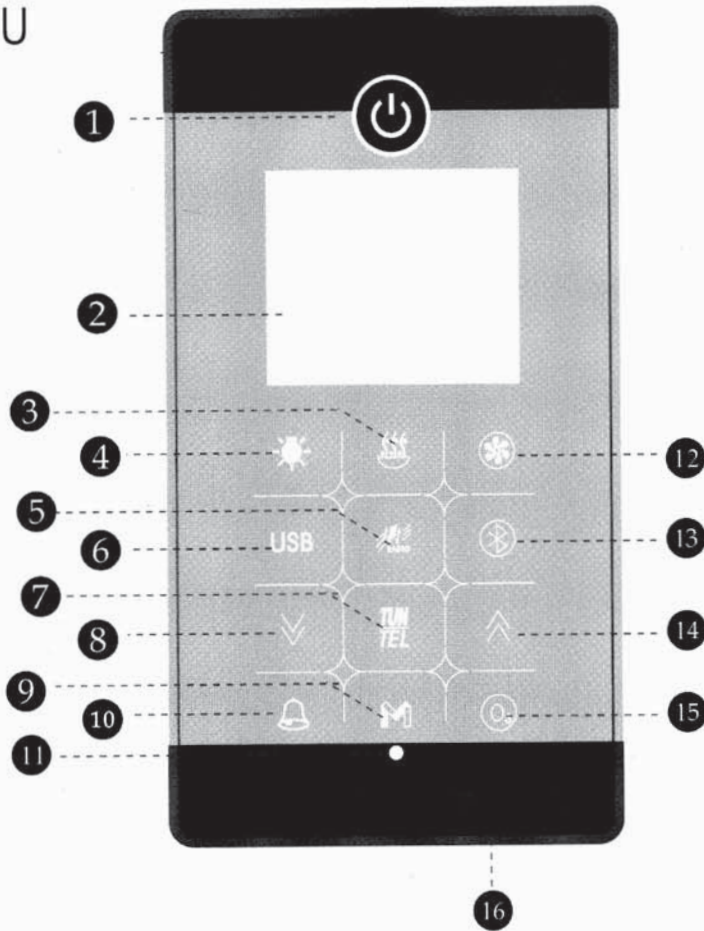

# **Control Panel Instruction Manual**

MK117U

MK117U

①	----- ON/OFF Power	⑨	----- Manual
②	----- Display screen	⑩	----- Warning button
③	----- Steam	⑪	----- Remote reception
④	----- Light control	⑫	----- Fan
⑤	----- FM/CD on/off	⑬	----- Bluetooth
⑥	----- USB	⑭	----- Increase Key
⑦	----- FM	⑮	----- Ozoner
⑧	----- Decrease Key	⑯	----- MIC