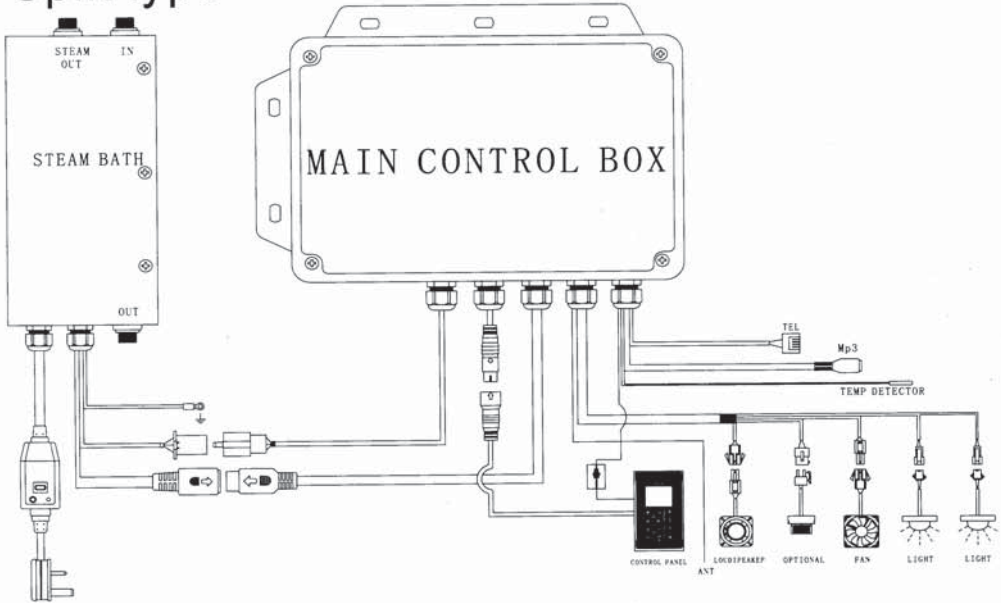

Electrical install

MK117U

Split type