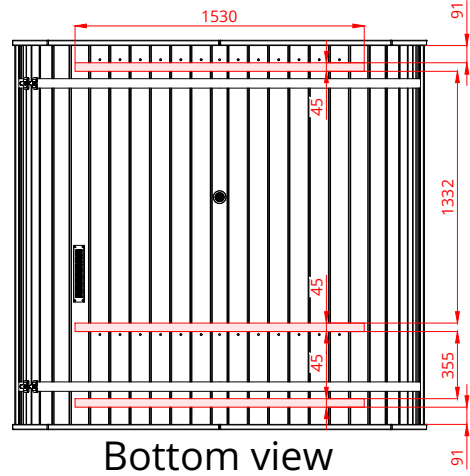

Front view

Back view

Bottom view

DICE Sauna COMFY 2.0 Scale 1:40 (Square barrel 2.0T)
(Front glass wall)

DRW no: DSC2.0 Sb2.0T Fgw