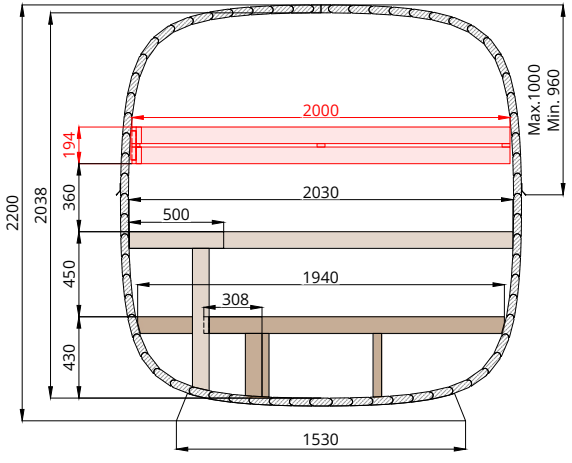

Bottom view

Back view

DRW no: DSC2.0 Sb2.0T Fw Hp

DICE Sauna COMFY 2.0 Scale 1:40 (Square barrel 2.0T)
(Front windows + Half panorama)