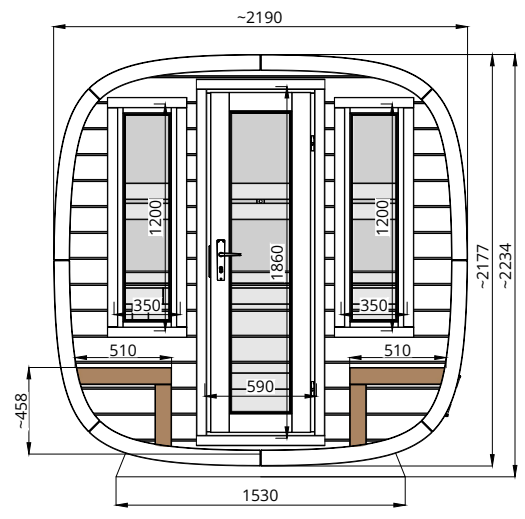

Bottom view

Back view

DRW no: DSC2.0 Sb2.0T Fw Hp

DICE Sauna COMFY 2.0 Scale 1:40 (Square barrel 2.0T)
(Front windows + Half panorama)