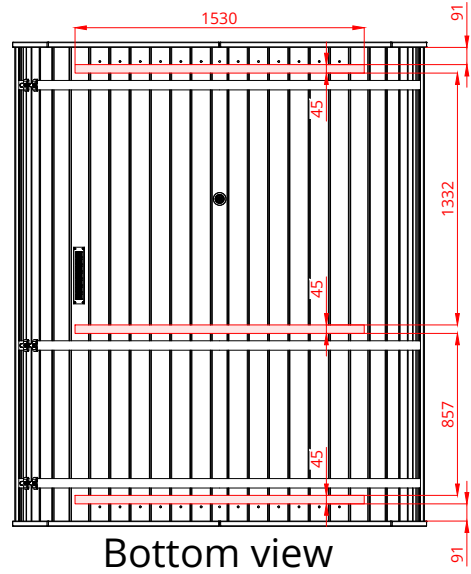

Front view

Bottom view

Back view

DICE Sauna DUAL scale 1:40 (Square barrel 2.5)
 (2 rooms Front windows and Middle glass wall)

DRW no: DSD Sb2.5 2r Fw Mgw