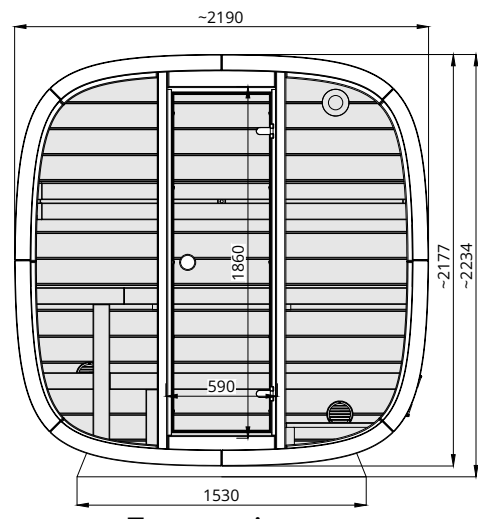

Bottom view

Front view

Back view

DRW no: DSS Sb2.0 Fgw

DICE Sauna SOLO scale 1:40 (Square barrel 2.0)
(Front glass wall)