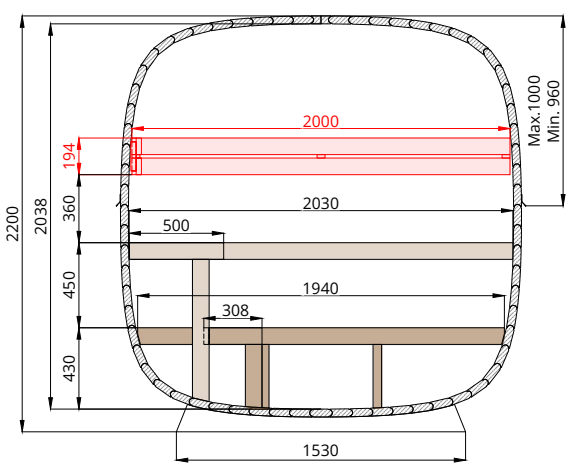

Bottom view

Front view

Back view

DRW no: DSS Sb2.0 Fgw

DICE Sauna SOLO scale 1:40 (Square barrel 2.0)
(Front glass wall)