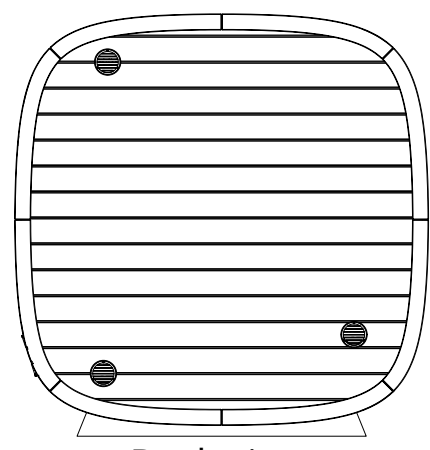

Bottom view

Front view

Back view

DRW no: DSS Sb2.0 Fgw

DICE Sauna SOLO scale 1:40 (Square barrel 2.0)
(Front glass wall)