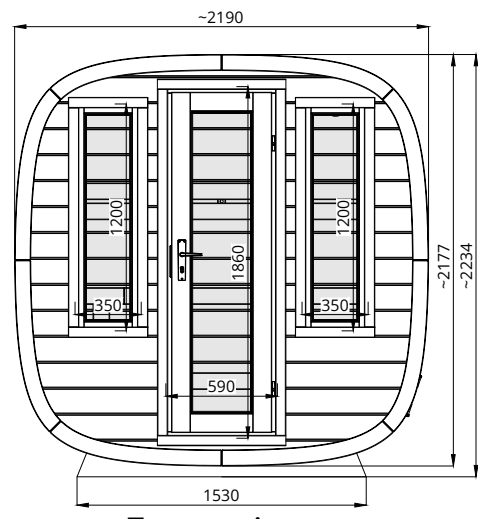

Bottom view

Front view

Back view

DRW no: DSS Sb2.0 Fw

DICE Sauna SOLO scale 1:40 (Square barrel 2.0)
(Front windows)