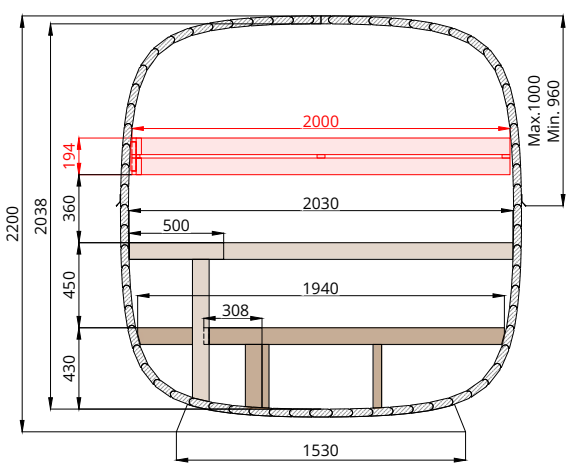

Bottom view

Front view

Back view

DRW no: DSS Sb2.0 Fw

DICE Sauna SOLO scale 1:40 (Square barrel 2.0)
(Front windows)