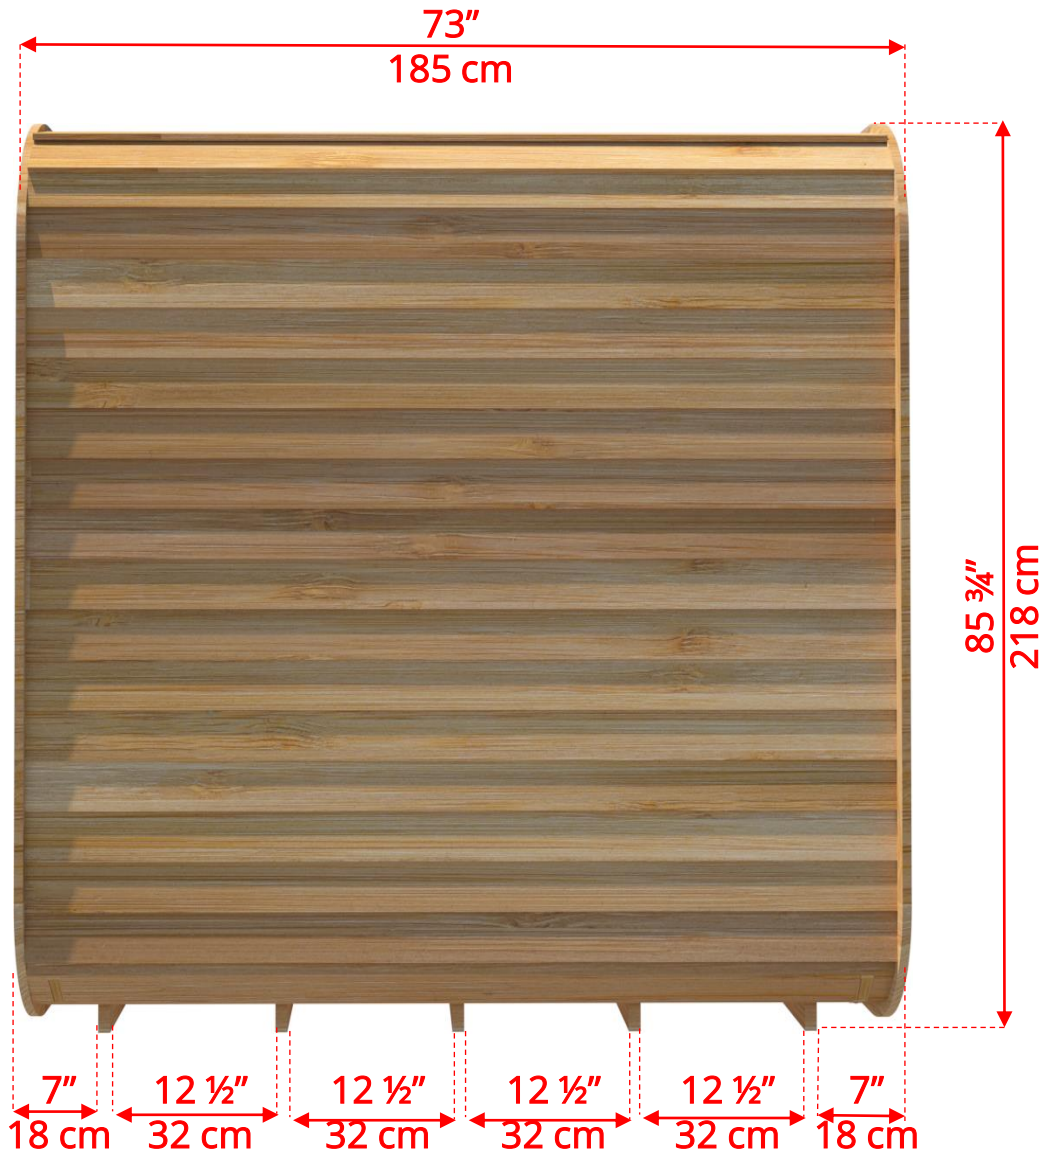

860LU/862LU 8'x6' (244cm x 182cm) Luna Sauna

860LU/862LU

8'x6' (244cm x 182cm) Luna Sauna

860LU/862LU 8'x6' (244cm x 182cm) Luna Sauna

LUBACKB6
2 Tier Benches on Back Wall

860LU/862LU 8'x6' (244cm x 182cm) Luna Sauna

LUBACKB6
2 Tier Benches on Back Wall

860LU/862LU 8'x6' (244cm x 182cm) Luna Sauna

LULBR6
Luna L Benches on Right Side

860LU/862LU 8'x6' (244cm x 182cm) Luna Sauna

LULBR6
Luna L Benches on Right Side

860LU/862LU 8'x6' (244cm x 182cm) Luna Sauna

LULBL6
Luna L Benches on Left Side

860LU/862LU 8'x6' (244cm x 182cm) Luna Sauna

LULBL6
Luna L Benches on Left Side

860LU/862LU 8'x6' (244cm x 182cm) Luna Sauna

LUSIDE6
6' Luna Side Wall Benches

860LU/862LU 8'x6' (244cm x 182cm) Luna Sauna

LUBACK
Lounge Bench on Back Wall

860LU/862LU 8'x6' (244cm x 182cm) Luna Sauna

Wood Burning Heater

BSB212 – Chimney Heat Shield Set for out the Back Wall

* Wood Burning Heater *not available with Back wall bench layout*