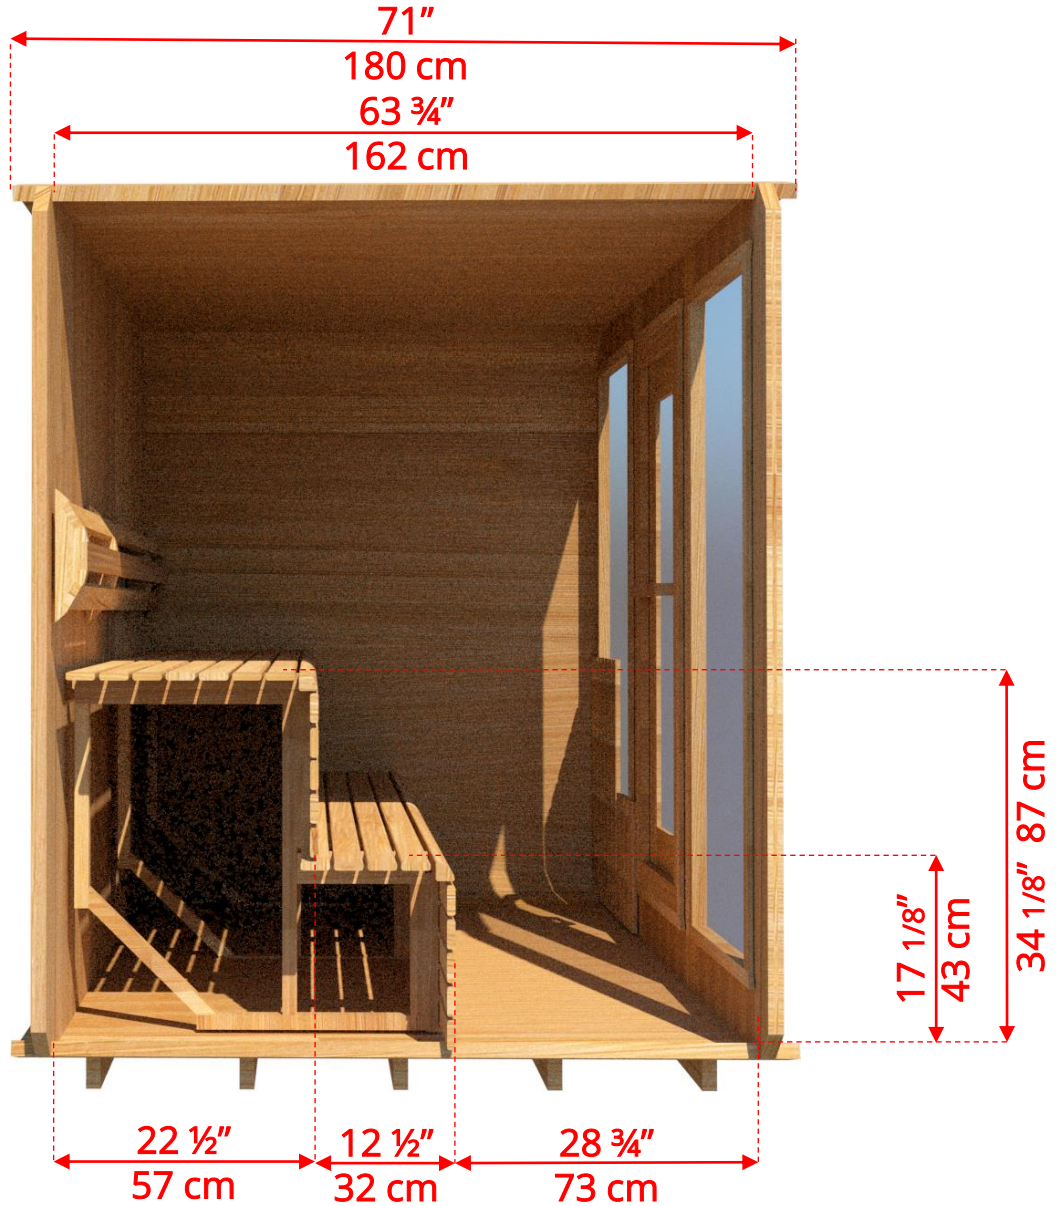

860LU/862LU 8'x6' (244cm x 182cm) Luna Sauna

860LU/862LU

8'x6' (244cm x 182cm) Luna Sauna

860LU/862LU 8'x6' (244cm x 182cm) Luna Sauna

LUBACKB6
2 Tier Benches on Back Wall

860LU/862LU 8'x6' (244cm x 182cm) Luna Sauna

LUBACKB6
2 Tier Benches on Back Wall

860LU/862LU 8'x6' (244cm x 182cm) Luna Sauna

LULBR6
Luna L Benches on Right Side

860LU/862LU 8'x6' (244cm x 182cm) Luna Sauna

LULBR6
Luna L Benches on Right Side

860LU/862LU 8'x6' (244cm x 182cm) Luna Sauna

LULBL6
Luna L Benches on Left Side

860LU/862LU 8'x6' (244cm x 182cm) Luna Sauna

LULBL6
Luna L Benches on Left Side

860LU/862LU 8'x6' (244cm x 182cm) Luna Sauna

LUSIDE6
6' Luna Side Wall Benches

860LU/862LU 8'x6' (244cm x 182cm) Luna Sauna

LUBACK
Lounge Bench on Back Wall

860LU/862LU 8'x6' (244cm x 182cm) Luna Sauna

Wood Burning Heater

BSB212 – Chimney Heat Shield Set for out the Back Wall

* Wood Burning Heater *not available with Back wall bench layout*