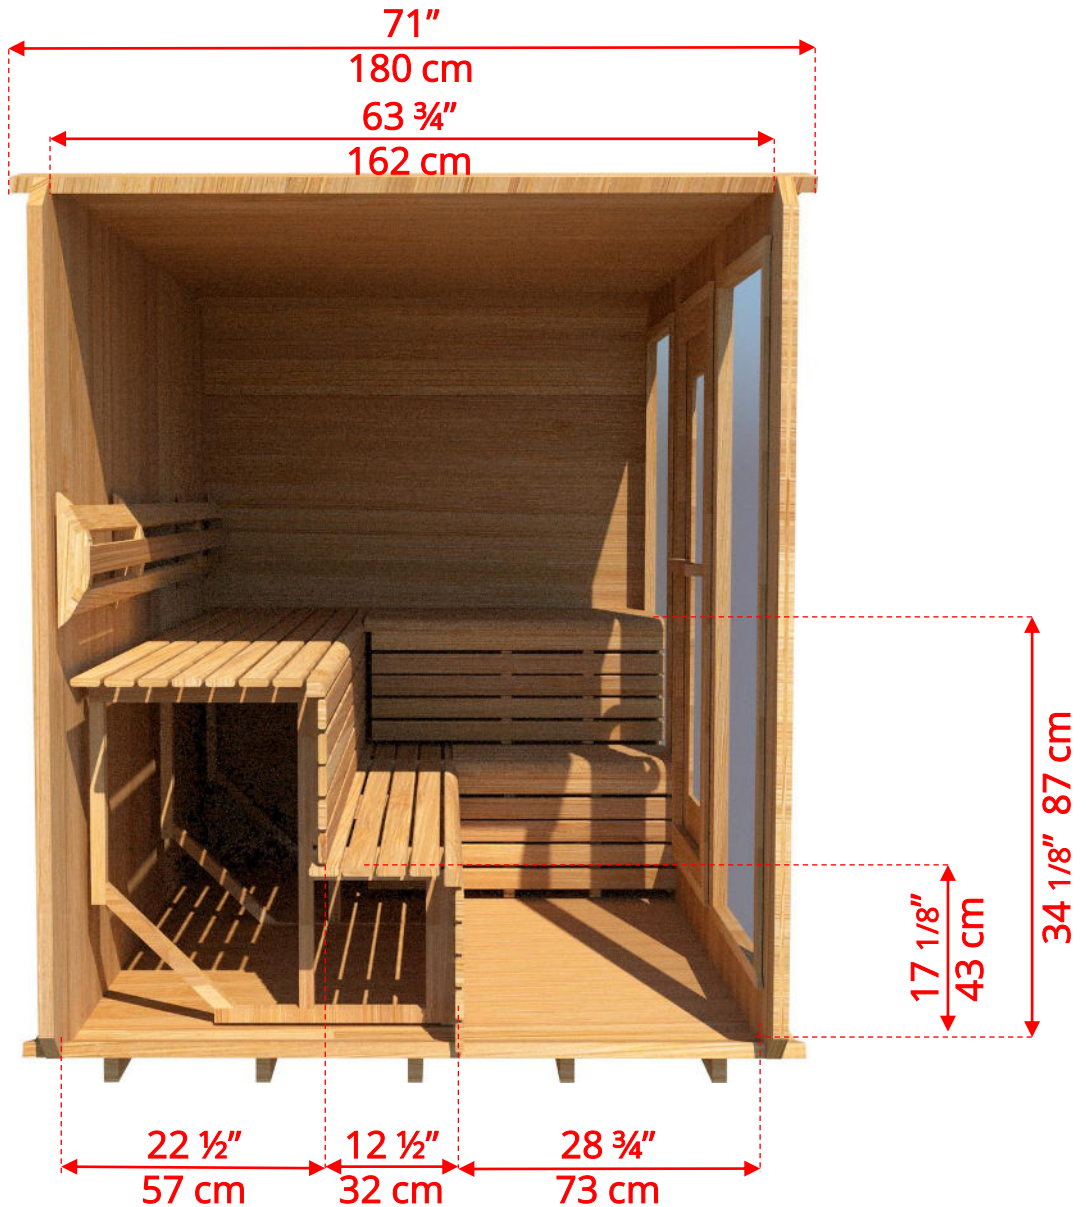

860LU/862LU 8'x6' (244cm x 182cm) Luna Sauna

860LU/862LU

8'x6' (244cm x 182cm) Luna Sauna

860LU/862LU 8'x6' (244cm x 182cm) Luna Sauna

LUBACKB6
2 Tier Benches on Back Wall

860LU/862LU 8'x6' (244cm x 182cm) Luna Sauna

LUBACKB6
2 Tier Benches on Back Wall

860LU/862LU 8'x6' (244cm x 182cm) Luna Sauna

LULBR6
Luna L Benches on Right Side

860LU/862LU 8'x6' (244cm x 182cm) Luna Sauna

LULBR6
Luna L Benches on Right Side

860LU/862LU 8'x6' (244cm x 182cm) Luna Sauna

LULBL6
Luna L Benches on Left Side

860LU/862LU 8'x6' (244cm x 182cm) Luna Sauna

LULBL6
Luna L Benches on Left Side

860LU/862LU 8'x6' (244cm x 182cm) Luna Sauna

LUSIDE6
6' Luna Side Wall Benches

860LU/862LU 8'x6' (244cm x 182cm) Luna Sauna

LUBACK
Lounge Bench on Back Wall

860LU/862LU 8'x6' (244cm x 182cm) Luna Sauna

Wood Burning Heater

BSB212 – Chimney Heat Shield Set for out the Back Wall

* Wood Burning Heater *not available with Back wall bench layout*