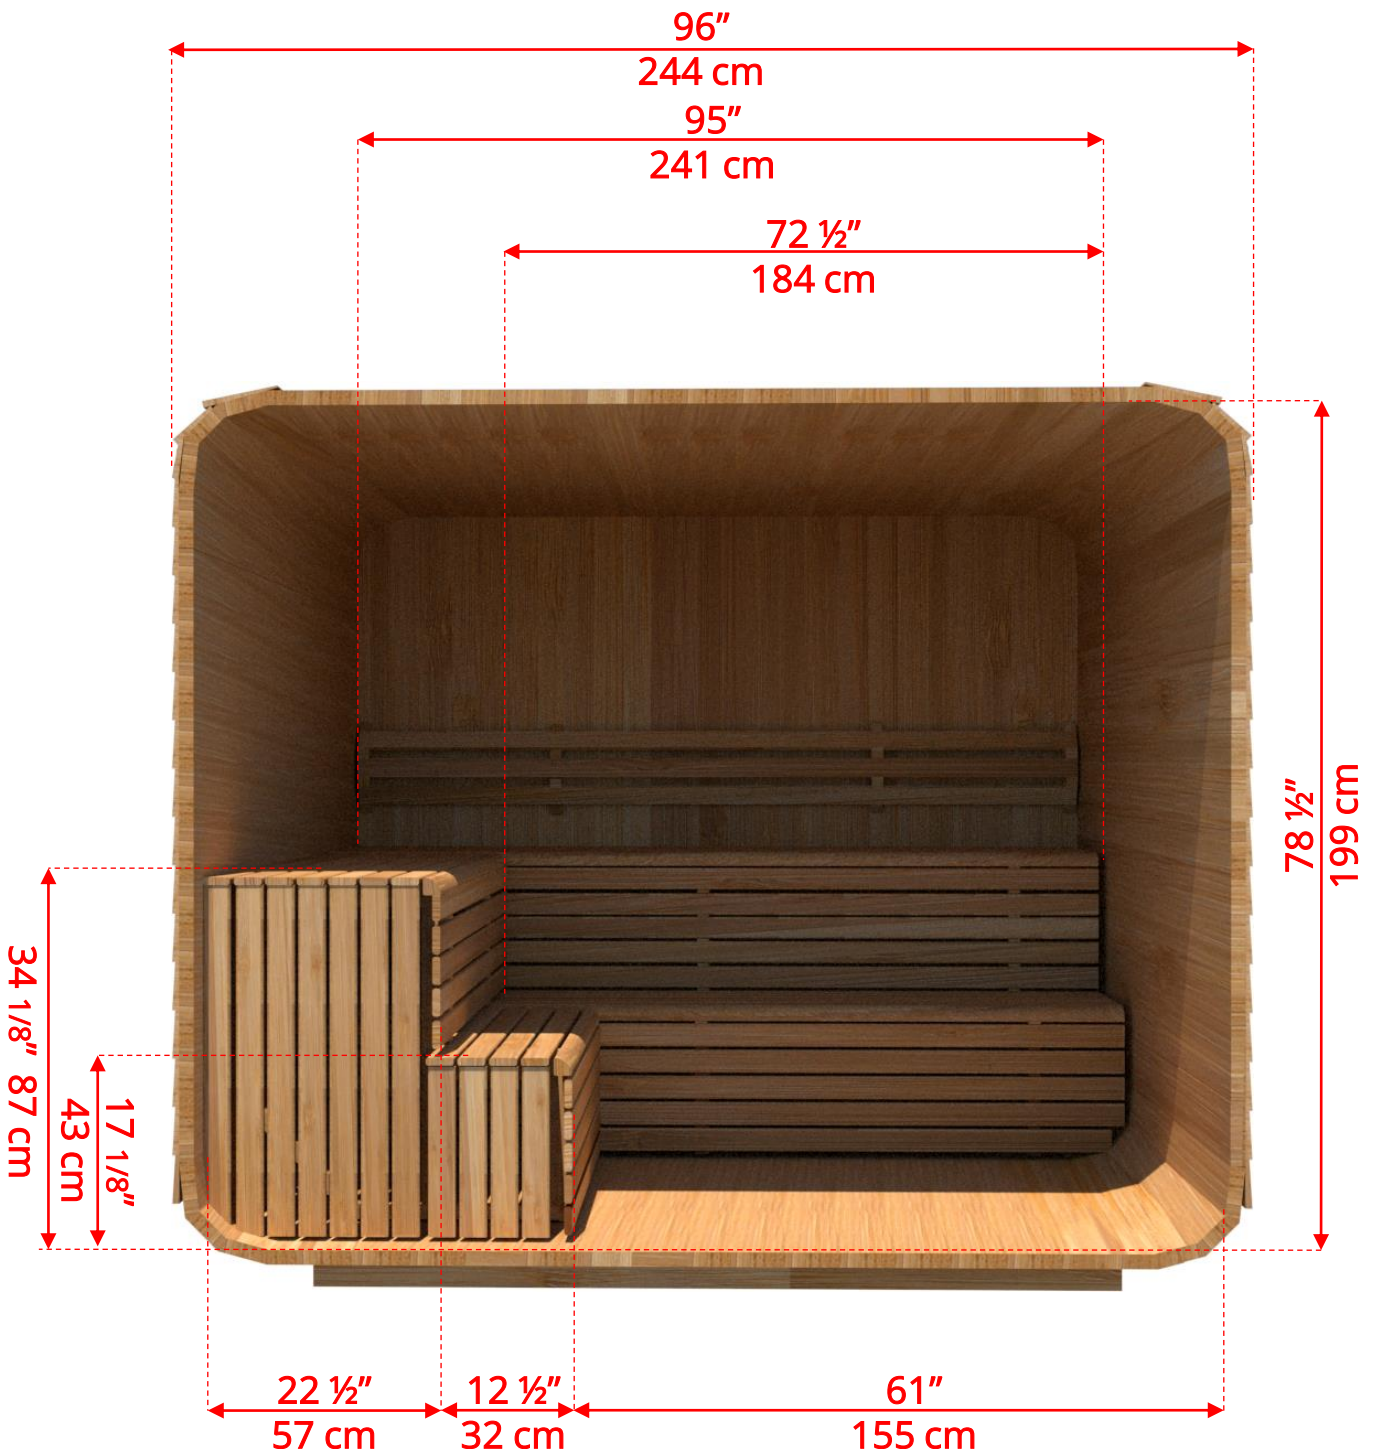

860LU/862LU 8'x6' (244cm x 182cm) Luna Sauna

860LU/862LU

8'x6' (244cm x 182cm) Luna Sauna

860LU/862LU 8'x6' (244cm x 182cm) Luna Sauna

LUBACKB6
2 Tier Benches on Back Wall

860LU/862LU 8'x6' (244cm x 182cm) Luna Sauna

LUBACKB6
2 Tier Benches on Back Wall

860LU/862LU 8'x6' (244cm x 182cm) Luna Sauna

LULBR6
Luna L Benches on Right Side

860LU/862LU 8'x6' (244cm x 182cm) Luna Sauna

LULBR6
Luna L Benches on Right Side

860LU/862LU 8'x6' (244cm x 182cm) Luna Sauna

LULBL6
Luna L Benches on Left Side

860LU/862LU 8'x6' (244cm x 182cm) Luna Sauna

LULBL6
Luna L Benches on Left Side

860LU/862LU 8'x6' (244cm x 182cm) Luna Sauna

LUSIDE6
6' Luna Side Wall Benches

860LU/862LU 8'x6' (244cm x 182cm) Luna Sauna

LUBACK
Lounge Bench on Back Wall

860LU/862LU 8'x6' (244cm x 182cm) Luna Sauna

Wood Burning Heater

BSB212 – Chimney Heat Shield Set for out the Back Wall

* Wood Burning Heater *not available with Back wall bench layout*