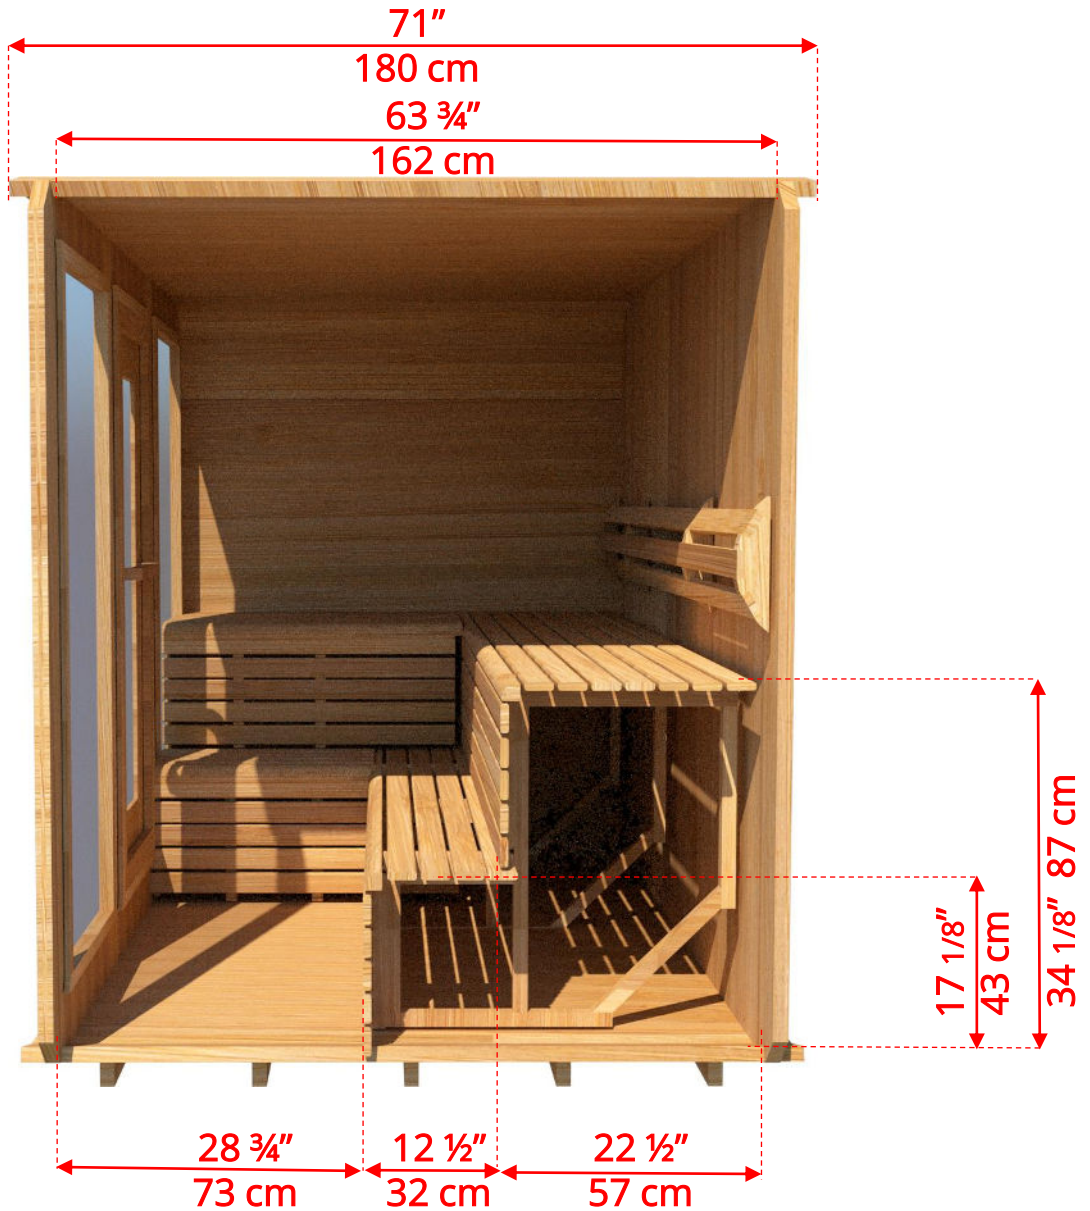

860LU/862LU 8'x6' (244cm x 182cm) Luna Sauna

860LU/862LU

8'x6' (244cm x 182cm) Luna Sauna

860LU/862LU 8'x6' (244cm x 182cm) Luna Sauna

LUBACKB6
2 Tier Benches on Back Wall

860LU/862LU 8'x6' (244cm x 182cm) Luna Sauna

LUBACKB6
2 Tier Benches on Back Wall

860LU/862LU 8'x6' (244cm x 182cm) Luna Sauna

LULBR6
Luna L Benches on Right Side

860LU/862LU 8'x6' (244cm x 182cm) Luna Sauna

LULBR6
Luna L Benches on Right Side

860LU/862LU 8'x6' (244cm x 182cm) Luna Sauna

LULBL6
Luna L Benches on Left Side

860LU/862LU 8'x6' (244cm x 182cm) Luna Sauna

LULBL6
Luna L Benches on Left Side

860LU/862LU 8'x6' (244cm x 182cm) Luna Sauna

LUSIDE6
6' Luna Side Wall Benches

860LU/862LU 8'x6' (244cm x 182cm) Luna Sauna

LUBACK
Lounge Bench on Back Wall

860LU/862LU 8'x6' (244cm x 182cm) Luna Sauna

Wood Burning Heater

BSB212 – Chimney Heat Shield Set for out the Back Wall

* Wood Burning Heater *not available with Back wall bench layout*