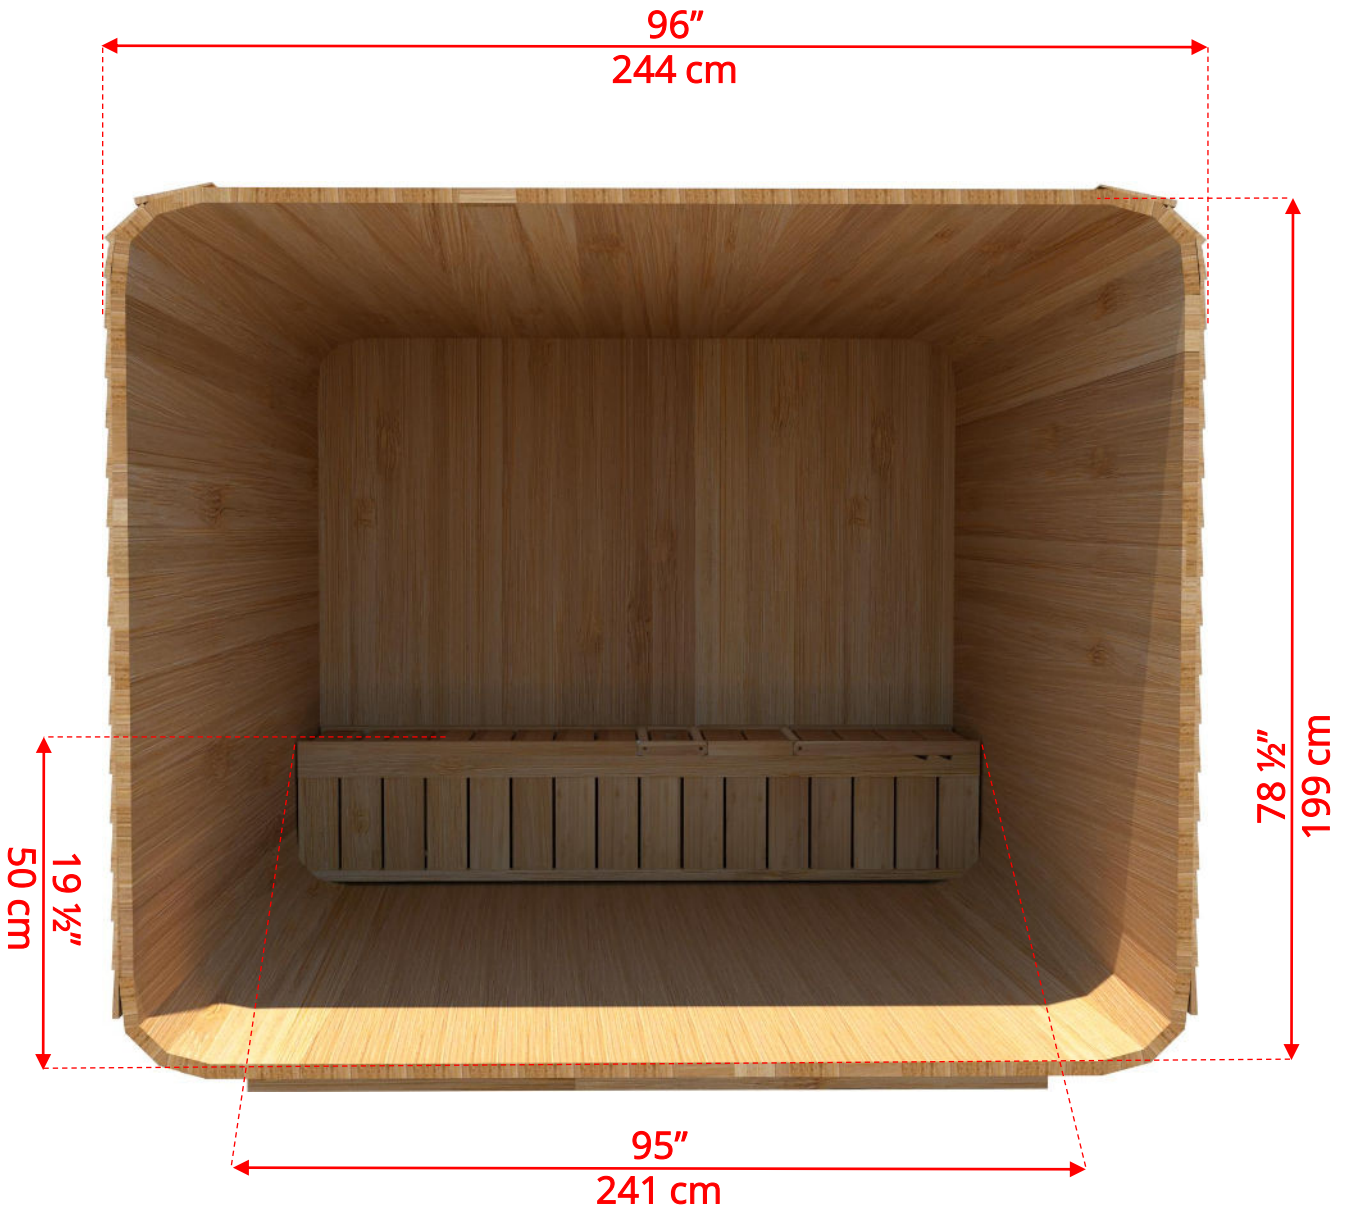

860LU/862LU 8'x6' (244cm x 182cm) Luna Sauna

860LU/862LU

8'x6' (244cm x 182cm) Luna Sauna

860LU/862LU 8'x6' (244cm x 182cm) Luna Sauna

LUBACKB6
2 Tier Benches on Back Wall

860LU/862LU 8'x6' (244cm x 182cm) Luna Sauna

LUBACKB6
2 Tier Benches on Back Wall

860LU/862LU 8'x6' (244cm x 182cm) Luna Sauna

LULBR6
Luna L Benches on Right Side

860LU/862LU 8'x6' (244cm x 182cm) Luna Sauna

LULBR6
Luna L Benches on Right Side

860LU/862LU 8'x6' (244cm x 182cm) Luna Sauna

LULBL6
Luna L Benches on Left Side

860LU/862LU 8'x6' (244cm x 182cm) Luna Sauna

LULBL6
Luna L Benches on Left Side

860LU/862LU 8'x6' (244cm x 182cm) Luna Sauna

LUSIDE6
6' Luna Side Wall Benches

860LU/862LU 8'x6' (244cm x 182cm) Luna Sauna

LUBACK
Lounge Bench on Back Wall

860LU/862LU 8'x6' (244cm x 182cm) Luna Sauna

Wood Burning Heater

BSB212 – Chimney Heat Shield Set for out the Back Wall

* Wood Burning Heater *not available with Back wall bench layout*