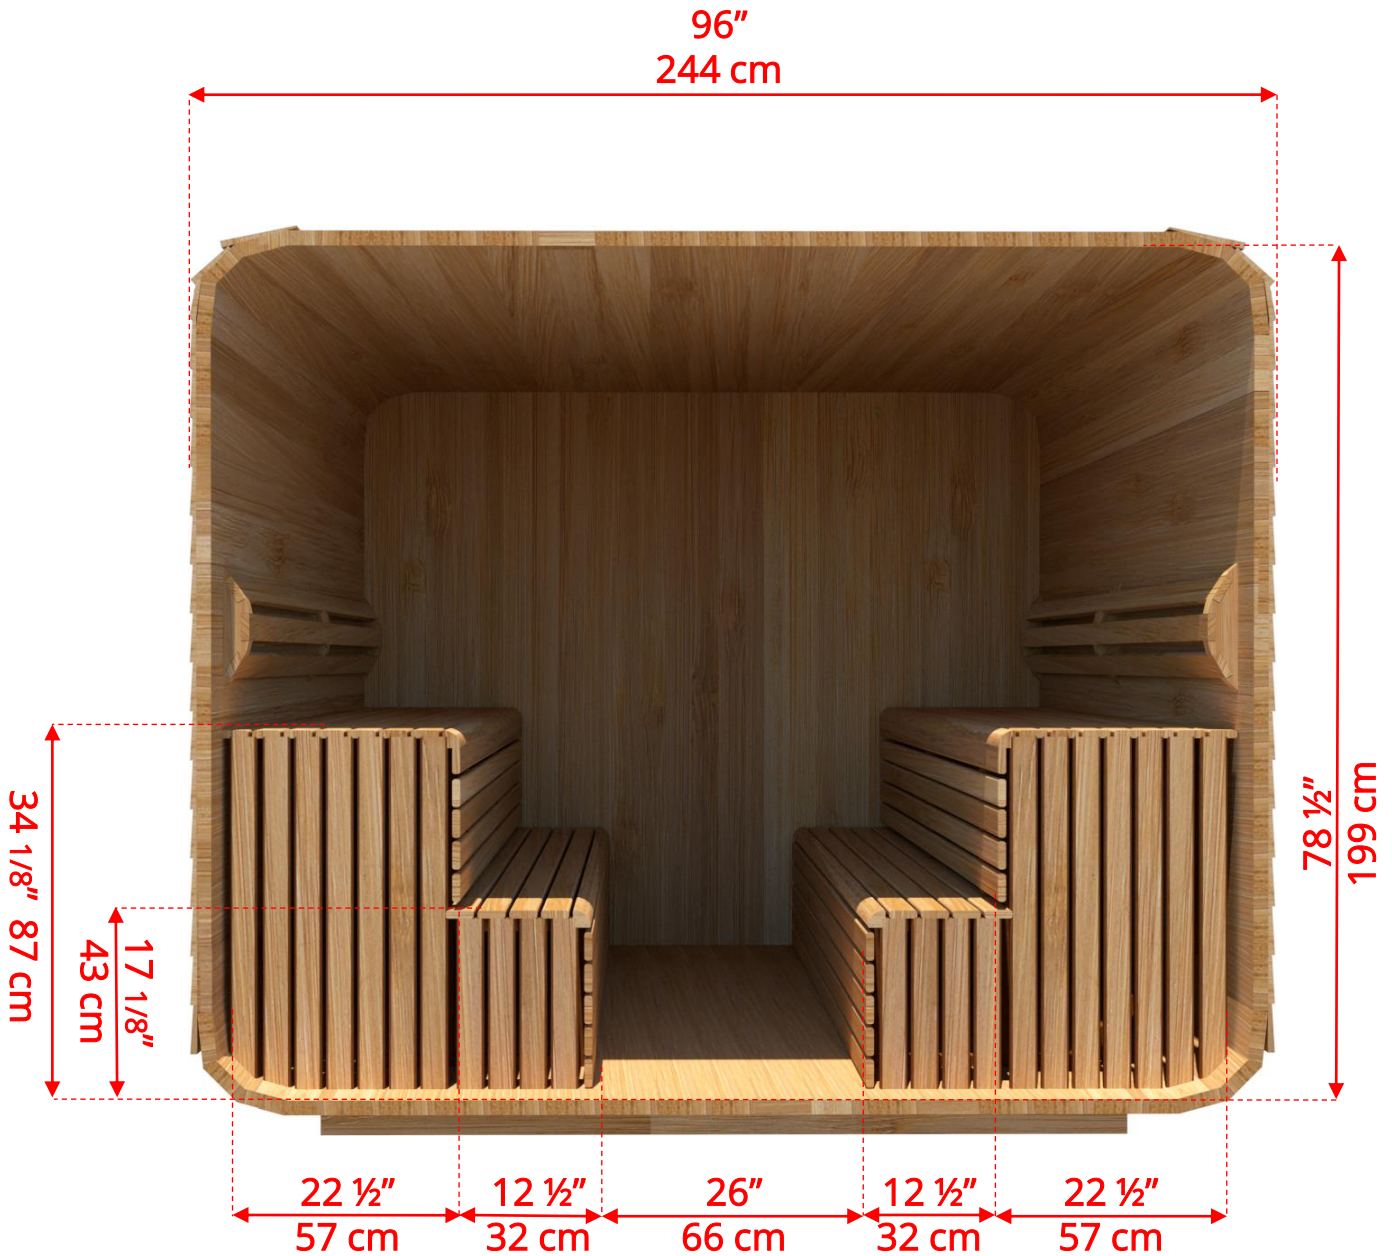

860LU/862LU 8'x6' (244cm x 182cm) Luna Sauna

860LU/862LU

8'x6' (244cm x 182cm) Luna Sauna

860LU/862LU 8'x6' (244cm x 182cm) Luna Sauna

LUBACKB6
2 Tier Benches on Back Wall

860LU/862LU 8'x6' (244cm x 182cm) Luna Sauna

LUBACKB6
2 Tier Benches on Back Wall

860LU/862LU 8'x6' (244cm x 182cm) Luna Sauna

LULBR6
Luna L Benches on Right Side

860LU/862LU 8'x6' (244cm x 182cm) Luna Sauna

LULBR6
Luna L Benches on Right Side

860LU/862LU 8'x6' (244cm x 182cm) Luna Sauna

LULBL6
Luna L Benches on Left Side

860LU/862LU 8'x6' (244cm x 182cm) Luna Sauna

LULBL6
Luna L Benches on Left Side

860LU/862LU 8'x6' (244cm x 182cm) Luna Sauna

LUSIDE6
6' Luna Side Wall Benches

860LU/862LU 8'x6' (244cm x 182cm) Luna Sauna

LUBACK
Lounge Bench on Back Wall

860LU/862LU 8'x6' (244cm x 182cm) Luna Sauna

Wood Burning Heater

BSB212 – Chimney Heat Shield Set for out the Back Wall

* Wood Burning Heater *not available with Back wall bench layout*