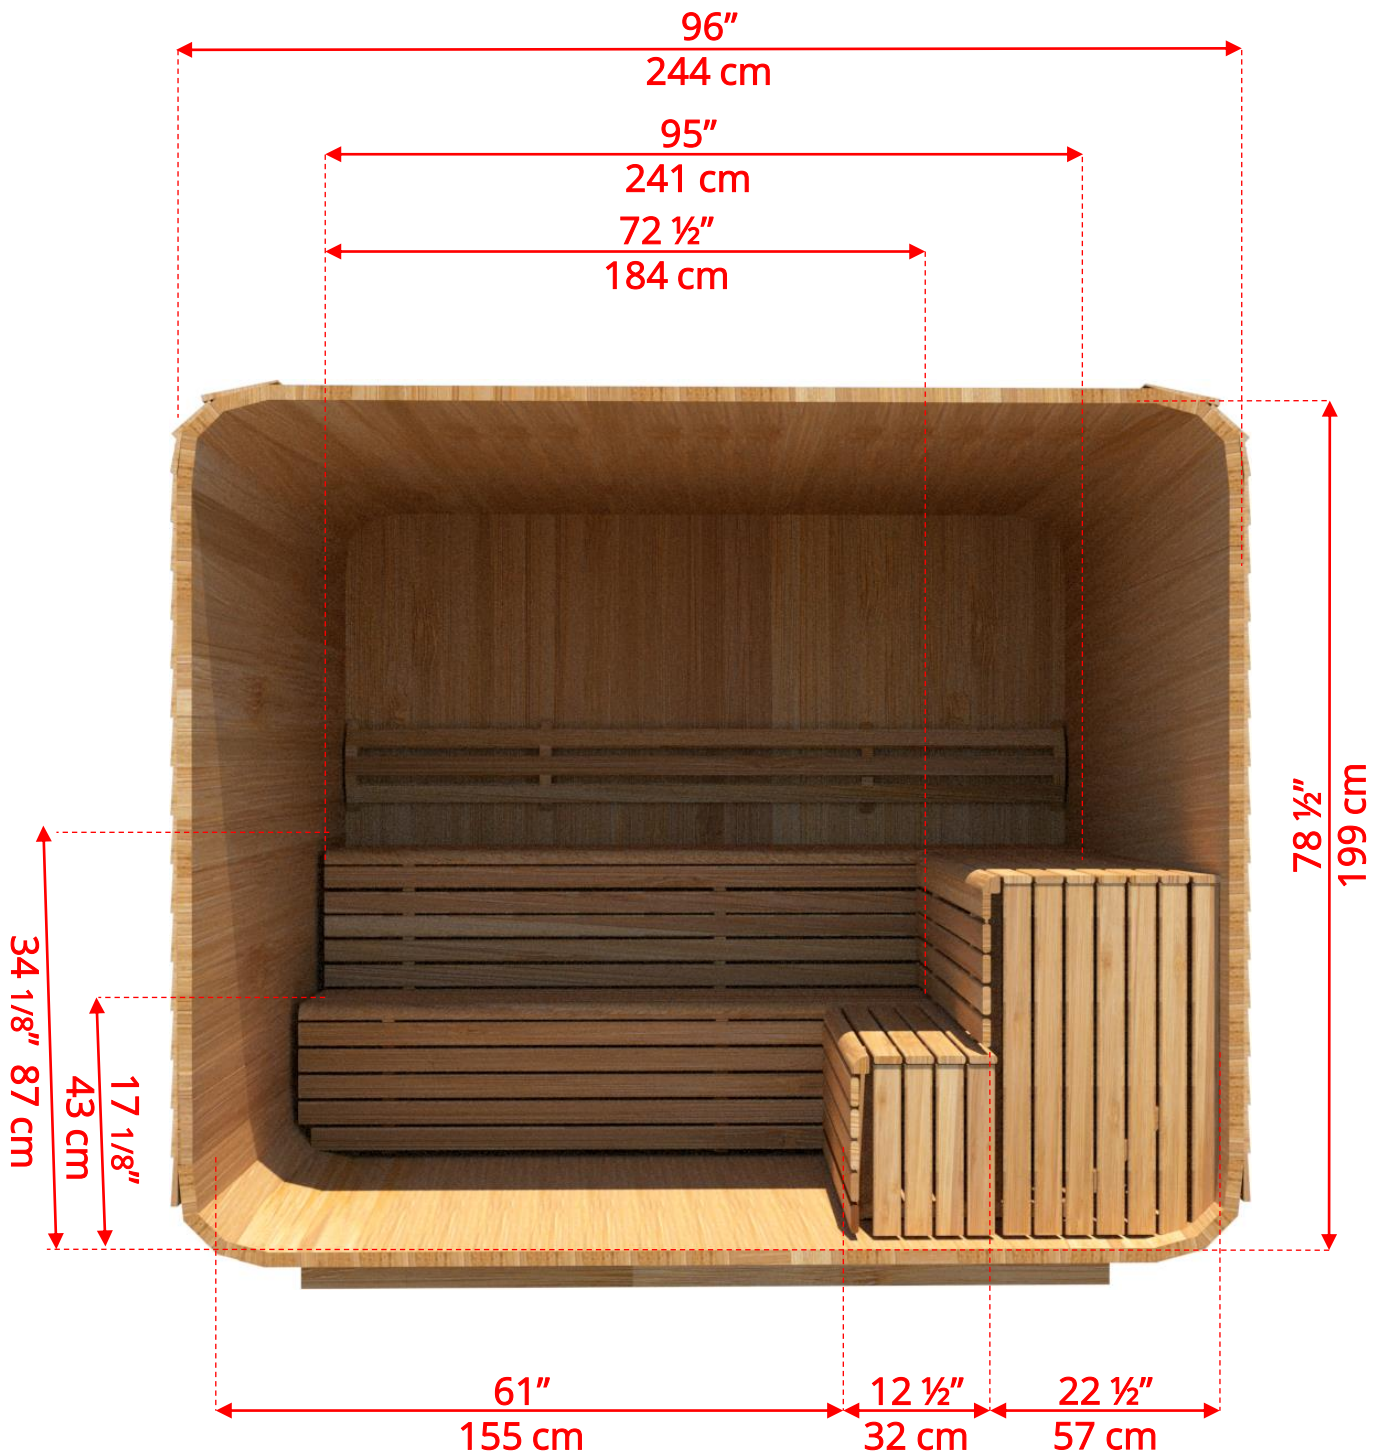

860LU/862LU 8'x6' (244cm x 182cm) Luna Sauna

860LU/862LU

8'x6' (244cm x 182cm) Luna Sauna

860LU/862LU 8'x6' (244cm x 182cm) Luna Sauna

LUBACKB6
2 Tier Benches on Back Wall

860LU/862LU 8'x6' (244cm x 182cm) Luna Sauna

LUBACKB6
2 Tier Benches on Back Wall

860LU/862LU 8'x6' (244cm x 182cm) Luna Sauna

LULBR6
Luna L Benches on Right Side

860LU/862LU 8'x6' (244cm x 182cm) Luna Sauna

LULBR6
Luna L Benches on Right Side

860LU/862LU 8'x6' (244cm x 182cm) Luna Sauna

LULBL6
Luna L Benches on Left Side

860LU/862LU 8'x6' (244cm x 182cm) Luna Sauna

LULBL6
Luna L Benches on Left Side

860LU/862LU 8'x6' (244cm x 182cm) Luna Sauna

LUSIDE6
6' Luna Side Wall Benches

860LU/862LU 8'x6' (244cm x 182cm) Luna Sauna

LUBACK
Lounge Bench on Back Wall

860LU/862LU 8'x6' (244cm x 182cm) Luna Sauna

Wood Burning Heater

BSB212 – Chimney Heat Shield Set for out the Back Wall

* Wood Burning Heater *not available with Back wall bench layout*