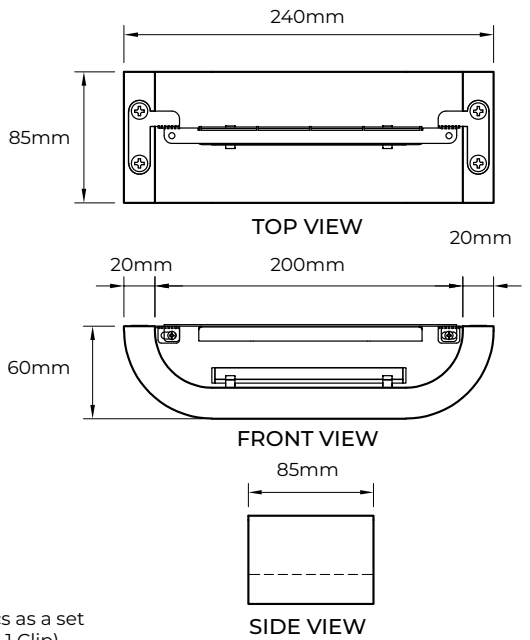

# CURVE LIGHT 237, CEDAR

923-D

Subject to change without notice.